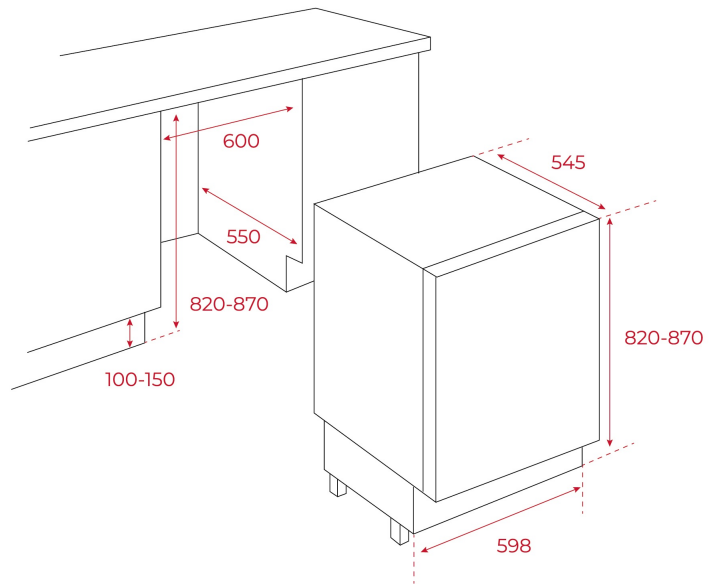

### REFERENCE

REF. 40695051  
EAN. 8421152114353

**TEKA**

**TFI3 130 D**

**FEATURES**

Built-under refrigerator  
Mechanical control panel  
4\* freezer  
Manual defrost  
Safety glass shelves  
Door on door installation  
Reversible door  
Energy Class: A++  
Climate Class: SN-T  
Total capacity: 125 litres  
Net capacity (fridge): 105 + 18 litres

## DIMENSIONS

**Product height (mm):** 818  
**Product width (mm):** 595  
**Product depth (mm):** 545  
**Product length (mm):**  
**Net weight (Kg):** 29