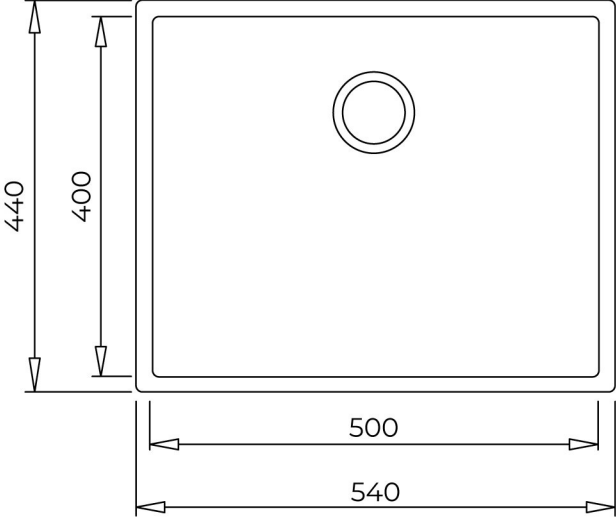

SQUARE 50.40 TG Undermount Tegrinite Sink with one bowl

Main bowl
depth: 200mm

High quality
colour intensity

Easy to clean

Food safe

Scratch Proof

DESCRIPTION

Undermount Tegrinite Sink with one bowl

Tegranite+ sink
One bowl
Undermount installation
3½" manual basket waste with siphon
200 mm deep bowl
60 cm base unit

SQUARE 50.40 TG

DIMENSIONS

- Product height (mm):
- Product width (mm): 440
- Product depth (mm): 200
- Product length (mm): 540
- Net weight (Kg): 8,17

TECH SPECS

MAIN BOWL

- Main Bowl Length (mm): 500
- Main Bowl Width (mm): 400
- Main Bowl Depth (mm): 200

OTHER FEATURES

- Material: Tegrinite+
- Type of installation: Undermount
- Valve hole type: 3½"
- Overflow hole: Round
- Sink Bowl / Top thickness (mm): 8,0