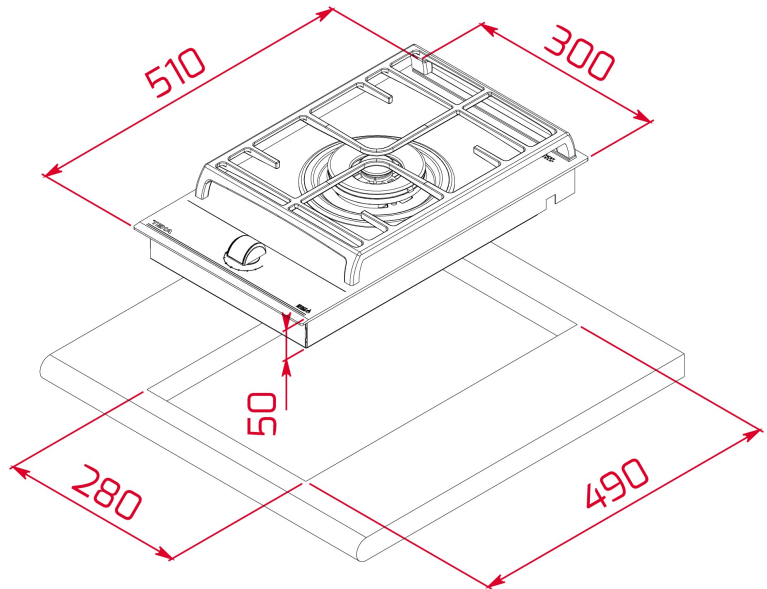

TEKA**GZC 31330**

DIMENSIONS

Product height (mm): 98
Product width (mm): 300
Product depth (mm): 510
Product length (mm):
Net weight (Kg): 6,25

TECH SPECS

FITTING MEASURES

Built-in Width (mm): 280
Built-in Depth (mm): 490
Built-in Height (mm): 49