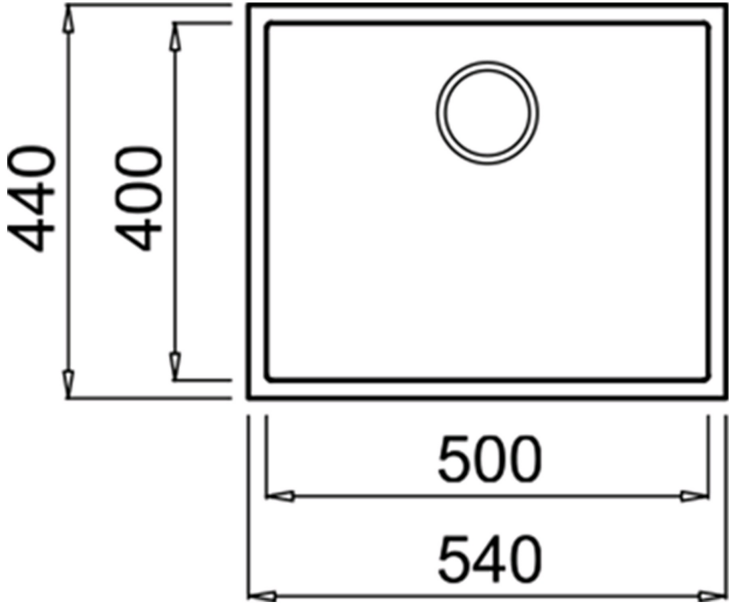

SQUARE 50.40 TG Undermount Tegrinite Sink with one bowl

Main bowl
depth: 200mm

High quality
colour intensity

Easy to clean

Food safe

Scratch Proof

DESCRIPTION

Undermount Tegrinite Sink with one bowl

LIFE STYLE

Maestro

COLOURS

REFERENCE

REF. 115230021
EAN. 8434778007381

TEKA

SQUARE 50.40 TG

FEATURES

Tegranite+ sink, One bowl
Undermount installation
High resistance surface to impacts, thermal shocks and high temperatures
Excellent UV resistance against decoloring
Bacteria-free surface very easy to clean, 80% quartz and resins
3½" manual basket waste with overflow and siphon
60 cm base unit
Thickness: 8 mm
Packaging: Individual carton box

SQUARE 50.40 TG

DIMENSIONS

- Product height (mm):
- Product width (mm): 440
- Product depth (mm): 200
- Product length (mm): 540
- Net weight (Kg): 8,17

TECH SPECS

MAIN BOWL

- Main Bowl Length (mm): 500
- Main Bowl Width (mm): 400
- Main Bowl Depth (mm): 200