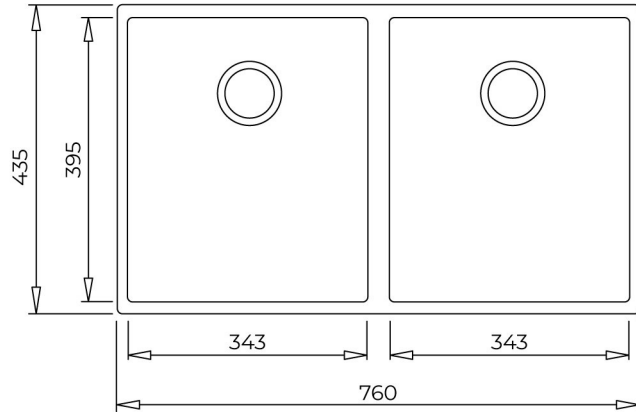

SQUARE 2B 760 TG Undermount Tegrinite Sink with two bowls

Main bowl
depth: 200mm

High quality
colour intensity

Easy to clean

Food safe

Scratch Proof

DESCRIPTION

Undermount Tegrinite Sink with two bowls

Tegranite+ sink
Two bowls
Undermount installation
3½" manual basket waste with siphon
200 mm deep bowls
80 cm base unit

DIMENSIONS

Product height (mm):
Product width (mm): 435
Product depth (mm): 200
Product length (mm): 760
Net weight (Kg): 10,89

TECH SPECS

MAIN BOWL

Main Bowl Length (mm): 343
Main Bowl Width (mm): 395
Main Bowl Depth (mm): 200

OTHER FEATURES

Material: Tegrinite+
Type of installation: Undermount
Valve hole type: 3½"
Overflow hole: Round
Sink Bowl / Top thickness (mm): 8,0

OTHERS

Base unit (cm): 80

SECONDARY BOWL

Secondary Bowl Length (mm): 343
Secondary Bowl Width (mm): 395
Secondary Bowl Depth (mm): 200

SINK LAY OUT

Number of bowls: 2B
Number of drainers: 2B

ACCESSORIES

Installation clips: Yes