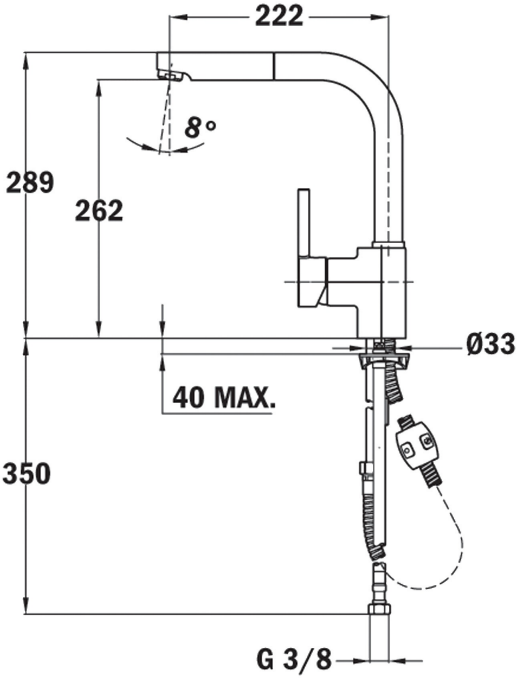

Maestro

**COLOURS**

**REFERENCE**

REF. 239381210  
EAN. 8421152087008

**TEKA**

**ARK 938**

**FEATURES**

Mixer  
Pull-out shower 2 functions  
3/8" flexible inlet pipes  
Swivel spout  
Anti-scale aerator

**ARK 938**

**DIMENSIONS**

- Product height (mm): 289
- Product width (mm):
- Product depth (mm):
- Product length (mm):
- Net weight (Kg): 2,7

**TECH SPECS**

**MODELS**

**Type of installation:** Free standing