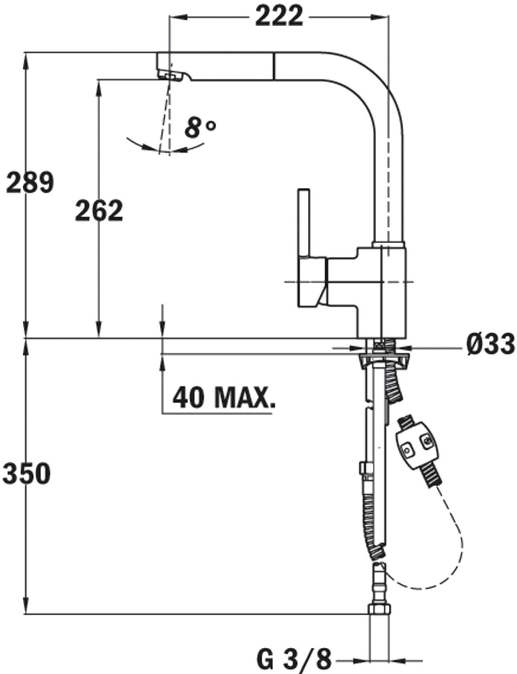

Maestro

COLOURS

REFERENCE

REF. 239381210
EAN. 8421152087008

TEKA

ARK 938

FEATURES

Mixer
Pull-out shower 2 functions
3/8" flexible inlet pipes
Swivel spout
Anti-scale aerator

ARK 938

DIMENSIONS

- Product height (mm): 289
- Product width (mm):
- Product depth (mm):
- Product length (mm):
- Net weight (Kg): 2,7

TECH SPECS

MODELS

- Type of installation: Free standing
- Type of spout: High spout
- Type of handle: Single lever