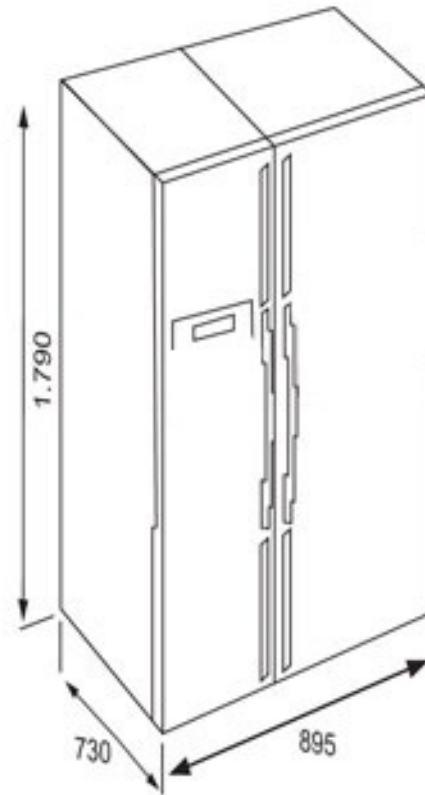

NFD 620 Free Standing Side by Side No frost refrigerator in 179cm

Fresh Box,
keeps fruit and
vegetables
fresh for longer

Full No Frost

DESCRIPTION

Free Standing Side by Side No frost refrigerator in 179cm

LIFE STYLE

Maestro

COLOURS

REFERENCE

REF. 4066620
EAN. 8421152065037

FEATURES

Combi refrigerator
Full No Frost
4* freezer
Automatic defroster in freezer
Electronic control panel
Display on door
Adjustable trays and door shelves
Door alarm
6 TempGuard radar technology
2 VitaCare Box drawers
Inner light in freezer and cooler
Twin fan (freezer and cooler)
Energy class: A
Climate class: T
Total gross capacity: 618 litres
Total net capacity: 555 + 354 + 201 litres

DIMENSIONS

Product height (mm): 1790

Product width (mm): 895

Product depth (mm): 730

Product length (mm):

Net weight (Kg): 104

TECH SPECS

FITTING MEASURES

Built-in Width (mm): 0

Built-in Depth (mm): 0

Built-in height (mm): 0

PRODUCT SHEET

Cooling system: FULL NF

No Frost In Refrigerator Compartment: Yes

No Frost in freezer compartment: Yes

Total gross capacity (litres): 618