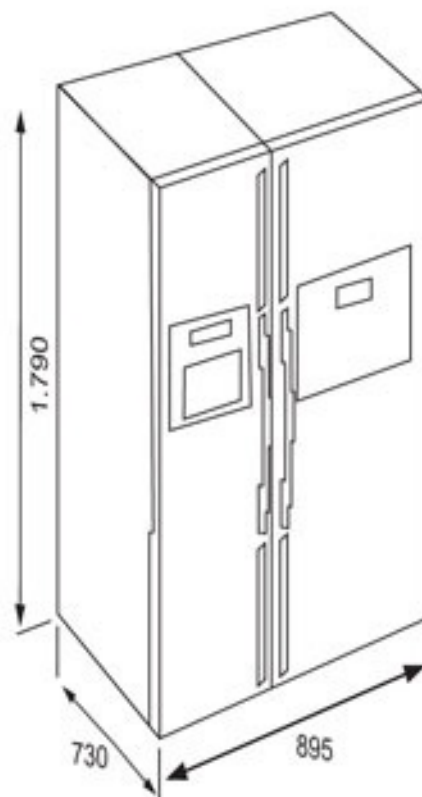

NFD 650 Free Standing Side by Side No frost refrigerator in 179 cm

Fresh Box,
keeps fruit and
vegetables
fresh for longer

Full No Frost

DESCRIPTION

Free Standing Side by Side No frost refrigerator in 179 cm

Free standing Side by Side refrigerator
Full No Frost
Electronic control panel with display
Automatic defrost in freezer
4* freezer
Antibacterial system
Door alarm
Adjustable thermostat
6 environment sensors for temp control
2 transparent vegetables drawer with humidity control
Automatic water/ice dispenser
Automatic ice maker
Energy class : A
Climate class: T
Total gross capacity : 604 litres
Net capacity : 343 + 177 + 520 litres

DIMENSIONS

Product height (mm): 1790

Product width (mm): 895

Product depth (mm): 730

Product length (mm):

Net weight (Kg): 115

TECH SPECS

FITTING MEASURES

Built-in Width (mm): 0

Built-in Depth (mm): 0

Built-in height (mm): 0

PRODUCT SHEET

Cooling system: FULL NF

No Frost In Refrigerator Compartment: Yes

No Frost in freezer compartment: Yes

Total gross capacity (litres): 604