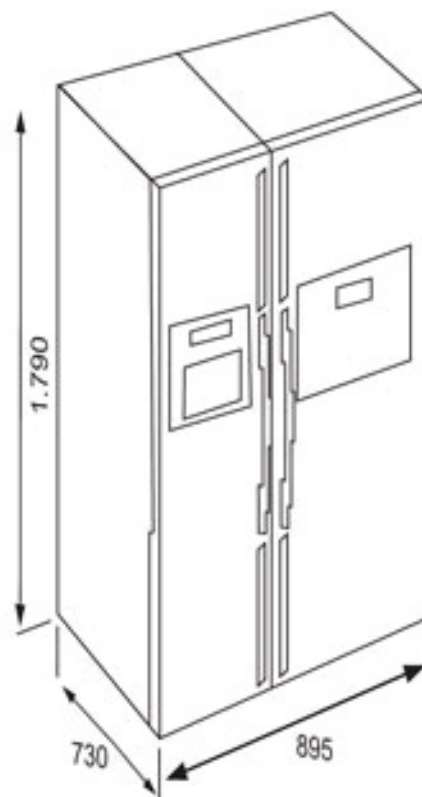

NFD 650 Free Standing Side by Side No frost refrigerator in 179 cm

Fresh Box,
keeps fruit and
vegetables
fresh for longer

Full No Frost

DESCRIPTION

Free Standing Side by Side No frost refrigerator in 179 cm

Free standing Side by Side refrigerator
Full No Frost
Electronic control panel with display
Automatic defrost in freezer
4* freezer
Antibacterial system
Door alarm
Adjustable thermostat
6 environment sensors for temp control
2 transparent vegetables drawer with humidity control
Automatic water/ice dispenser
Automatic ice maker
Energy class : A
Climate class: T
Total gross capacity : 604 litres
Net capacity : 343 + 177 + 520 litres

DIMENSIONS

Product height (mm): 1790

Product width (mm): 895

Product depth (mm): 730

Product length (mm):

Net weight (Kg): 115

TECH SPECS

FITTING MEASURES

Built-in Width (mm): 0

Built-in Depth (mm): 0

Built-in Height (mm): 0

PRODUCT SHEET

Cooling system: FULL NF

No Frost In Refrigerator Compartment: Yes

No Frost in freezer compartment: Yes

Total gross capacity (litres): 604