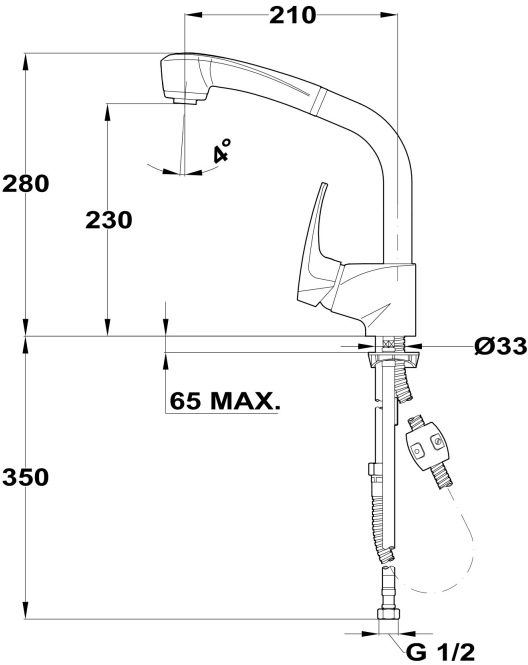

MB 2 Pull out (HIGH SPOUT) Pull-out Mixer

Anti-scale aerator

Pull-out shower

High resistance spring

Swivel spout

DESCRIPTION

Pull-out Mixer

LIFE STYLE

Maestro

COLOURS

REFERENCE

REF. 40931802
EAN. 8413509195009

TEKA

MB 2 Pull out (HIGH SPOUT)

FEATURES

Mixer
Swivel spout
Pull-out shower 2 functions
3/8" flexible inlet pipes
Anti-scale aerator

MB 2 Pull out (HIGH SPOUT)

DIMENSIONS

- Product height (mm): 280
- Product width (mm):
- Product depth (mm):
- Product length (mm):
- Net weight (Kg): 2,4

TECH SPECS

MODELS

- Type of installation: Free standing
- Type of spout: High spout
- Type of handle: Single lever