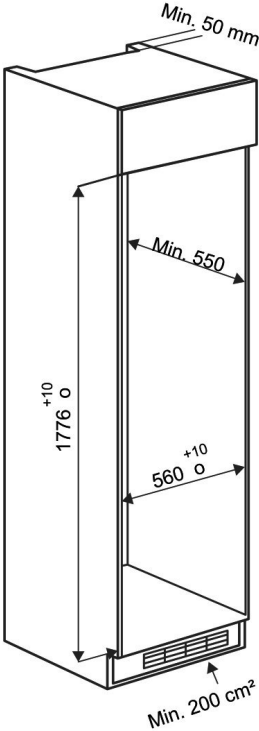

TEKA

CI4 330

FEATURES

No Frost Built-In Combi
Built In Combi Refrigerator
Energy Class: A+
Fridge Net Volume: 241 Litres
Easy Fit
Easy Touch For Temperature Control
Cooling Space For Bottle
Air Flow System
Freshness Box
Sliding Box For Pizza
Bigger Drawer For Easy Access
Climate Class: N/St/T
Voltage: 220-240V 50 Hz
Energy Consumption (KWh/24H): 0.778

CI4 330

DIMENSIONS

- Product height (mm):
- Product width (mm):
- Product depth (mm):
- Product length (mm):
- Net weight (Kg): 51

TECH SPECS

PARTICULAR CHARACTERISITICS

Type of installation: Built-in