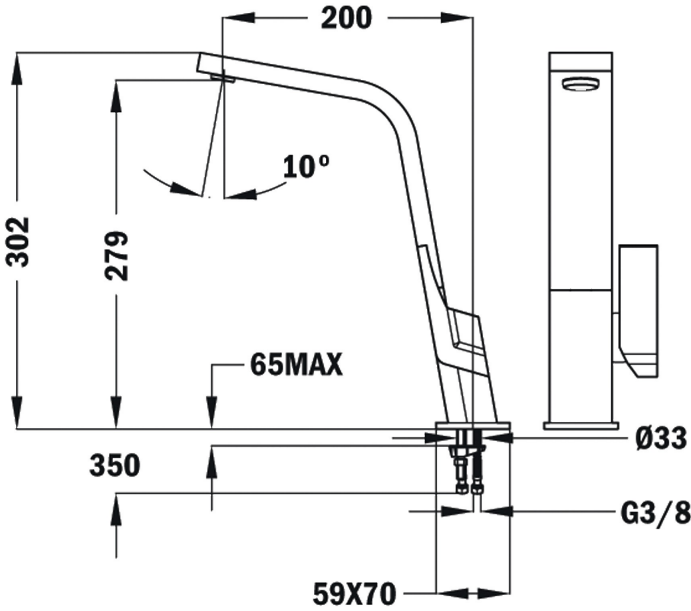

IC 915 Single Lever Kitchen Tap with flat swivel spout

Anti-scale aerator

Swivel spout

DESCRIPTION

Single Lever Kitchen Tap with flat swivel spout

LIFE STYLE

Total

COLOURS

REFERENCE

REF. 33915020N
EAN. 8421152091364

TEKA

IC 915

FEATURES

High spout kitchen tap
Flat design
Swivel Spout
Anti-scale aerator
Cartridge with ceramic discs of high resistance
Highly precise temperature control
Greater handling sensitivity with smoother movements
3/8" flexible inlet pipes

IC 915

DIMENSIONS

- Product height (mm): 302
- Product width (mm):
- Product depth (mm):
- Product length (mm):
- Net weight (Kg): 2,4

TECH SPECS

MODELS

Type of installation: Free standing