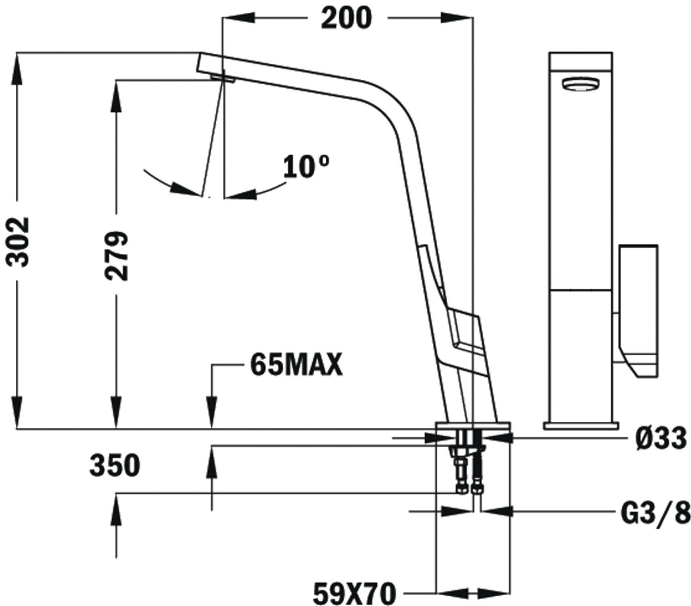

IC 915 Single Lever Kitchen Tap with flat swivel spout

Anti-scale
aerator

Swivel spout

DESCRIPTION

Single Lever Kitchen Tap with flat swivel spout

LIFE STYLE

Total

COLOURS

REFERENCE

REF. 33915020N
EAN. 8421152091364

TEKA

IC 915

FEATURES

High spout kitchen tap
Flat design
Swivel Spout
Anti-scale aerator
Cartridge with ceramic discs of high resistance
Highly precise temperature control
Greater handling sensitivity with smoother movements
3/8" flexible inlet pipes

IC 915

DIMENSIONS

- Product height (mm): 302
- Product width (mm):
- Product depth (mm):
- Product length (mm):
- Net weight (Kg): 2,4

TECH SPECS

MODELS

- Type of installation: Free standing
- Type of spout: High spout
- Type of handle: Single lever