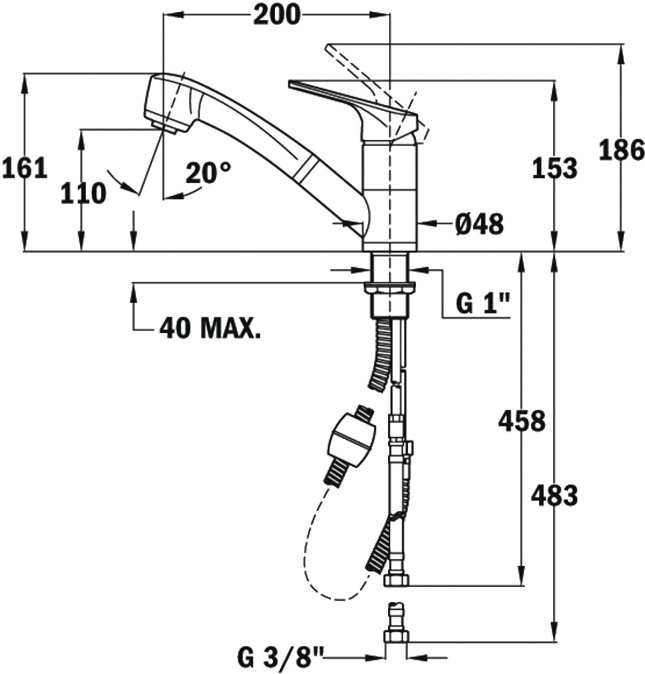

**COLOURS**

**REFERENCE**

REF. 469780210  
EAN. 8421152084694

**TEKA**

**MTP 978**

**FEATURES**

Low swivel spout  
2 functions pull-out shower  
Extra resistant flexible hose  
40mm cartridge  
Cartridge with ceramic discs of high resistance  
Highly precise temperature control  
Greater handling sensitivity with smoother movements  
Anti-scale aerator  
1/2" flexible inlet pipes

MTP 978

**DIMENSIONS**

- Product height (mm): 161
- Product width (mm):
- Product depth (mm):
- Product length (mm):
- Net weight (Kg): 2,12

**TECH SPECS**

**MODELS**

- Type of installation: Free standing
- Type of spout: Low spout
- Type of handle: Single lever