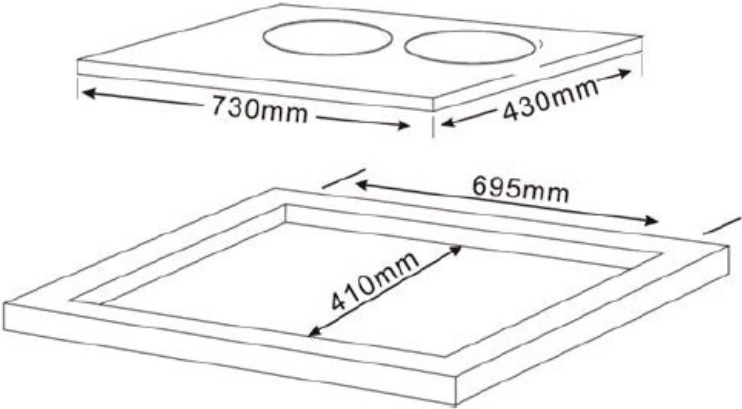

TEKA

IBC 72300 TCS

FEATURES

Induction hob with 2 cooking zones in 73cm

Touch control slider

Stop&Go function

Time delay function

2 cooking areas: 1 induction zone, Ø 180 mm & 1 induction zone,
Ø 210 mm

Residual heating indicator

Maximum total power: 4,000W

IBC 72300 TCS

DIMENSIONS

- Product height (mm):
- Product width (mm):
- Product depth (mm):
- Product length (mm):
- Net weight (Kg):