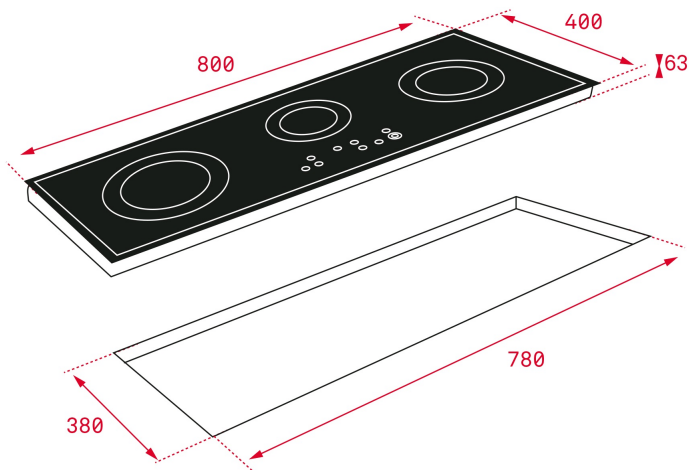

Cooking timer

3 cooking zones:

1 high light Ø 145 mm

1 high light Ø 180 mm

1 high light Ø 145 / 210 / 270 mm

Burst of cooking function

Child lock

Stop & Go function

Maximum nominal power: 5.700 W

DIMENSIONS

Product height (mm): 51
Product width (mm): 800
Product depth (mm): 400
Product length (mm):
Net weight (Kg):

TECH SPECS

FITTING MEASURES

Built-in Width (mm): 780
Built-in Depth (mm): 380
Built-in Height (mm): 51

PARTICULAR CHARACTERISTICS

Number of electric power levels: 9

ELECTRIC CONNECTION

Frequency (Hz): 50/60
Power rate (V): 220-240
Maximum Nominal Power (W) (Electric hob): 5700

COOKING ZONES

Cooking Zones: 3
Left center cooking zone - Diameter (mm): 180
Left center cooking zone - Type: Single High Light
Center center cooking zone - Diameter (mm): 145
Center center cooking zone - Type: Single High Light
Right center cooking zone - Diameter (mm): 145 / 210 / 270
Right center cooking zone - Type: Triple High Light