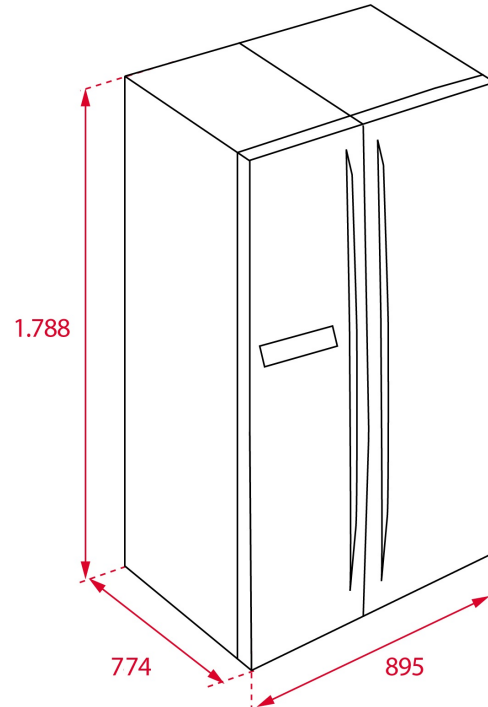

Side by Side refrigerator
Full No Frost
Electronic control panel with freezer and refrigerator
Temperature control and indicator
4 star freezer
Eco function
2 FreshBox drawers
2 Freezer drawers
7 safety glass shelves with adjustable height
LED illumination
Safety lock for children
8 door balconies, 1 special freezer box
External strip handle
Back wheels to move the appliance easily
Energy class: A++
Total gross capacity: 661 liters

DIMENSIONS

Product height (mm): 1808
Product width (mm): 910
Product depth (mm): 750
Product length (mm):
Net weight (Kg): 100

TECH SPECS

FITTING MEASURES

Built-in Width (mm): 0
Built-in Depth (mm): 0
Built-in height (mm): 0