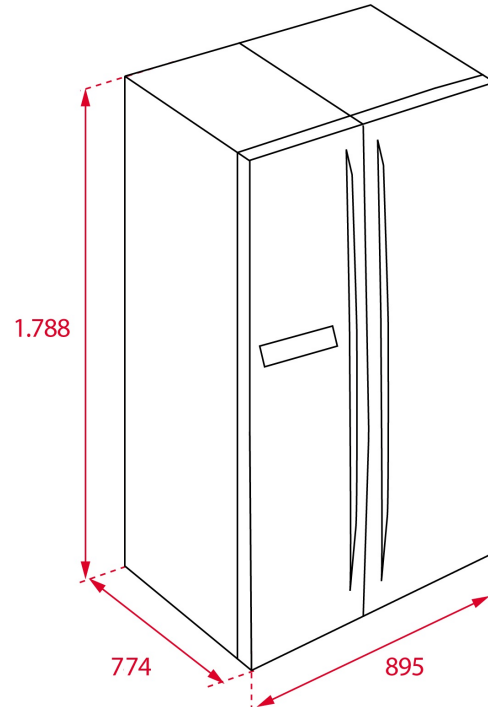

LIFE STYLE

Maestro

COLOURS

REFERENCE

REF. 113430023
EAN. 8434778013290

FEATURES

Side by Side refrigerator
Full No Frost
Electronic control panel with freezer and refrigerator
Temperature control and indicator
4 star freezer
Eco function
2 FreshBox drawers
2 Freezer drawers
7 safety glass shelves with adjustable height
LED illumination
Safety lock for children
8 door balconies, 1 special freezer box
External strip handle
Back wheels to move the appliance easily
Energy class: A++
Total gross capacity: 661 liters

DIMENSIONS

Product height (mm): 1808
Product width (mm): 910
Product depth (mm): 750
Product length (mm):
Net weight (Kg): 100

TECH SPECS

FITTING MEASURES

Built-in Width (mm): 0
Built-in Depth (mm): 0
Built-in Height (mm): 0

PRODUCT SHEET

Cooling system: FULL NF
No Frost In Refrigerator Compartment: Yes
No Frost in freezer compartment: Yes
Total gross capacity (litres): 661
Refrigerator compartment capacity (litres): 389
Freezer compartment capacity (litres): 216
Freezer classification: 4
Freezing capacity: 11
Annual Consumption (kWh/year): 372
Temperature Rise Time (h): 15
Climate class: SN-T
Noise level (dB): 40
Certificates: CE, TUV, GS

Height: 1808
Width: 910
Depth: 750
Climate class: SN-T

Light source parameters

Light source parameters

Additional information:

Weblink to the manufacturer's website, where the information in point

4(a) Annex of Commission Regulation (EU) 2019/2019 (1) (b) is found:
(a) as determined in accordance with Commission Delegated Regulation (EU) 2019/2015 (2).