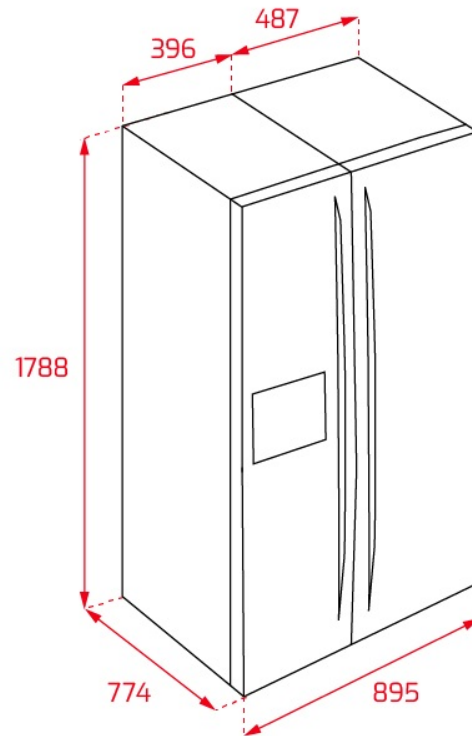

RLF 74920 WT SS 90cm A++ Side by Side refrigerator

On Holidays
function

Fresh Box,
keeps fruit and
vegetables
fresh for longer

Full No Frost

LED lighting

DESCRIPTION

90cm A++ Side by Side refrigerator

LIFE STYLE

Maestro

COLOURS

REFERENCE

REF. 113430022
EAN. 8434778013283

FEATURES

Side by Side refrigerator
Full No Frost
Electronic control panel with freezer and refrigerator temperature control and indicator
Eco function
On holidays function
Fast Freeze / Quick Cool function
2 FreshBox drawers
7 safety glass shelves with adjustable height
LED illumination
Safety lock for children
8 door balconies
External metal handle
Back wheels to move the appliance easily
Adjustable feet (front/rear)
Energy class: A++
Total gross capacity: 648 litres

DIMENSIONS

Product height (mm): 1788
Product width (mm): 895
Product depth (mm): 745
Product length (mm):
Net weight (Kg): 108

TECH SPECS

FITTING MEASURES

Built-in Width (mm): 0
Built-in Depth (mm): 0
Built-in height (mm): 0

PRODUCT SHEET

Cooling system: FULL NF
No Frost In Refrigerator Compartment: Yes
No Frost in chiller: Yes
No Frost in freezer compartment: Yes
Total gross capacity (litres): 573
Refrigerator compartment capacity (litres): 334
Freezer compartment capacity (litres): 156
Freezer classification: 4
Freezing capacity: 14
Temperature Rise Time (h): 7
Climate class: N/T
Noise level (dB): 43
Certificates: CE, TUV, GS