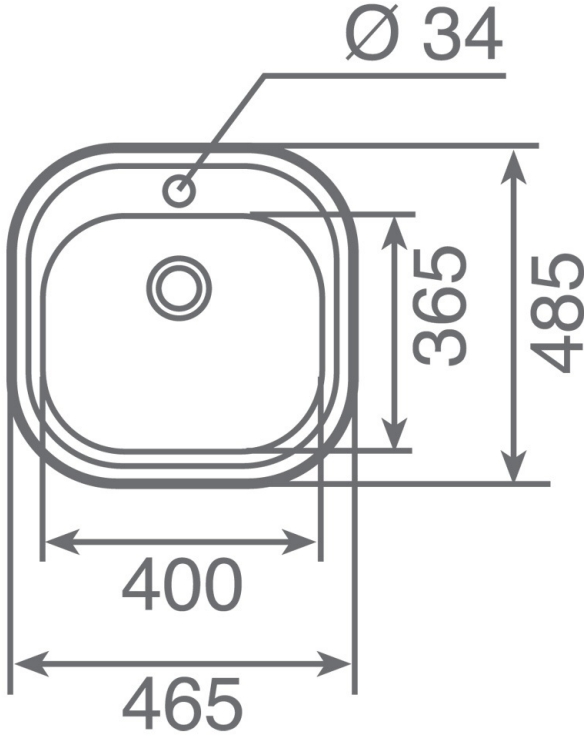

REF. 10107026
EAN. 8421152027431

TEKA

STYLO 1B

FEATURES

Inset Sink, 1 bowl
Stainless Steel AISI 304
Overall: 465 x 485 mm.
Bowl: 400 x 360 x 160 mm.
3½ Basket waste with Overflow
Bowl depth: 160 mm
50 cm base unit

STYLO 1B

DIMENSIONS

- Product height (mm):
- Product width (mm): 485
- Product depth (mm): 165
- Product length (mm): 465
- Net weight (Kg): 1,82

TECH SPECS

MAIN BOWL

- Main Bowl Length (mm): 400
- Main Bowl Width (mm): 360
- Main Bowl Depth (mm): 165

OTHER FEATURES

- Material: Stainless Steel
- Type of installation: Inset
- Number of tap holes: 1
- Valve hole type: 3½"
- Overflow hole: Round

OTHERS

Base unit (cm): 45

SINK LAY OUT

- Number of bowls: 1B
- Number of drainers: 1B