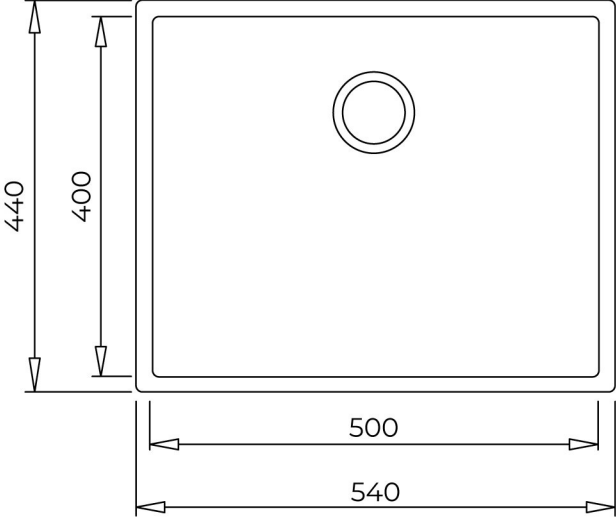

SQUARE 50.40 TG Undermount Tegrinite Sink with one bowl

Main bowl
depth: 200mm

High quality
colour intensity

Easy to clean

Food safe

Scratch Proof

DESCRIPTION

Undermount Tegrinite Sink with one bowl

Tegranite+ sink, One bowl
Undermount installation
High resistance surface to impacts, thermal shocks and high temperatures
Excellent UV resistance against decoloring
Bacteria-free surface very easy to clean, 80% quartz and resins
3½" manual basket waste with overflow and siphon
60 cm base unit
Thickness: 8 mm
Packaging: Individual carton box

SQUARE 50.40 TG

DIMENSIONS

- Product height (mm):
- Product width (mm): 440
- Product depth (mm): 200
- Product length (mm): 540
- Net weight (Kg): 8,17

TECH SPECS

MAIN BOWL

- Main Bowl Length (mm): 500
- Main Bowl Width (mm): 400
- Main Bowl Depth (mm): 200

OTHER FEATURES

- Material: Tegrinite+
- Type of installation: Undermount
- Valve hole type: 3½"
- Overflow hole: Round
- Sink Bowl / Top thickness (mm): 8,0

OTHERS

- Base unit (cm): 60

SINK LAY OUT

- Number of bowls: 1B
- Number of drainers: 1B