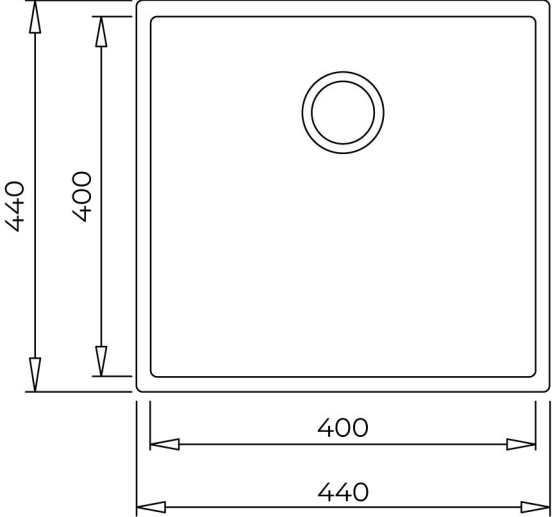

SQUARE 40.40 TG Undermount Tegrinite Sink with one bowl

Main bowl
depth: 200mm

High quality
colour intensity

Easy to clean

Food safe

Scratch Proof

DESCRIPTION

Undermount Tegrinite Sink with one bowl

Tegranite+ sink
One bowl
Undermount installation
3½" manual basket waste with siphon
200 mm deep bowl
50 cm base unit

SQUARE 40.40 TG

DIMENSIONS

- Product height (mm):
- Product width (mm): 440
- Product depth (mm): 200
- Product length (mm): 440
- Net weight (Kg): 5,4

TECH SPECS

MAIN BOWL

- Main Bowl Length (mm): 400
- Main Bowl Width (mm): 400
- Main Bowl Depth (mm): 200

OTHER FEATURES

- Material: Tegrinite+
- Type of installation: Undermount
- Valve hole type: 3½"
- Overflow hole: Round