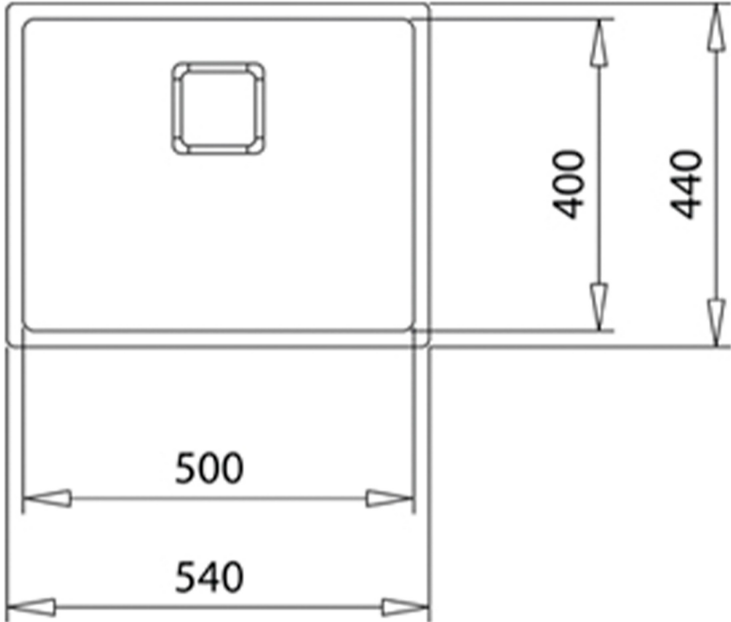

FlexLinea RS15 50.40 PVD TITANIUM

Main bowl
depth: 200mm

Hygiene, easy
to clean

Radius 15 sink,
easier cleaning
and water
evacuation

DESCRIPTION

LIFE STYLE

Maestro

COLOURS

REFERENCE

REF. 115000024
EAN. 8434778004717

TEKA

FlexLinea RS15 50.40 PVD TITANIUM

FEATURES

Metallic stainless steel + PVD coat sink, One Bowl
Finish: Polished
3-in-1 installation: Inset/top, undermount & flush
Easy clean radius R15 corners
3½" manual basket waste with overflow and siphon
Decorative SQ cover
SilentSmart, 50% less noise
60 cm base unit
Thickness: 1.0 mm
Packaging: Individual carton box

FlexLinea RS15 50.40 PVD TITANIUM

DIMENSIONS

- Product height (mm):
- Product width (mm): 440
- Product depth (mm): 200
- Product length (mm): 540
- Net weight (Kg): 4,1

TECH SPECS

MAIN BOWL

- Main Bowl Length (mm): 500
- Main Bowl Width (mm): 400
- Main Bowl Depth (mm): 200

OTHER FEATURES

- Material: Metallic PVD Stainless Steel
- Type of installation: Top, Flush, Undermount
- Valve hole type: 3½" SQUARED
- Overflow hole: Rectangular
- Sink Bowl / Top thickness (mm): 1,0

OTHERS