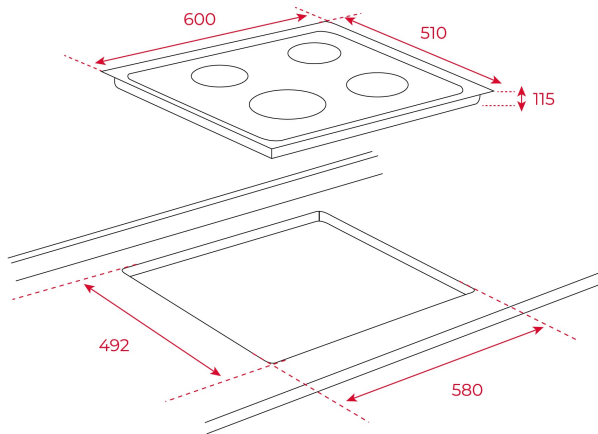

REFERENCE

REF: 10205019

EAN: 8421152027868

FEATURES

Polyvalent gas on glass hob
Frontal control knobs
4 cooking zones
1 fast burner, 3.00 kW
2 semi fast burners, 1.7 kW
1 auxiliary burner, 1 kW
Tempered glass surface
Auto ignition
Auto-lock safety system
Cast iron grids
Maximum nominal power 7500 W

DIMENSIONS

Product height (mm): 115
Product width (mm): 600
Product depth (mm): 510
Product length (mm):
Net weight (Kg): 11,8

TECHNICAL DETAILS

Power rate (V): 220-240
Frequency (Hz): 50/60
Maximum Nominal Power (W): -

COLOURS

10205019

Black glass

ENERGY EFFICIENCY

Power consumption in standby mode (W): -
Time to reach standby mode (min): -