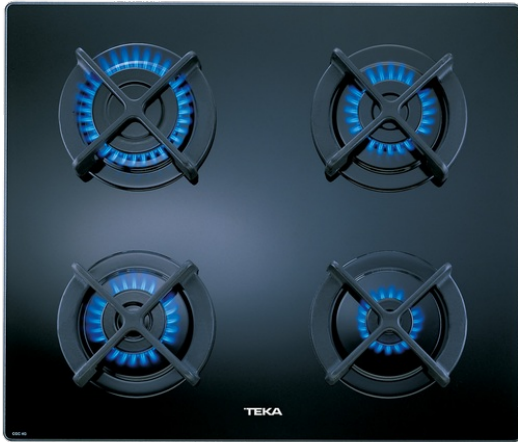

TEKA**CGC 60 4G AI AL**

Polyvalent gas hob with 4 burners and auto-ignition of butane gas

Auto
ignition

Autolock

**REFERENCE**

REF: 10205019

EAN: 8421152027868

FEATURES

Polyvalent gas on glass hob
Frontal control knobs
4 cooking zones
1 fast burner, 3.00 kW
2 semi fast burners, 1.7 kW
1 auxiliary burner, 1 kW
Tempered glass surface
Auto ignition
Auto-lock safety system
Cast iron grids
Maximum nominal power 7500 W

DIMENSIONS

Product height (mm): 115
Product width (mm): 600
Product depth (mm): 510
Product length (mm):
Net weight (Kg): 11,8

TECHNICAL DETAILS

Power rate (V): 220-240
Frequency (Hz): 50/60
Maximum Nominal Power (W): -

COLOURS

10205019

Black glass

ENERGY EFFICIENCY

Power consumption in standby mode (W): -
Time to reach standby mode (min): -