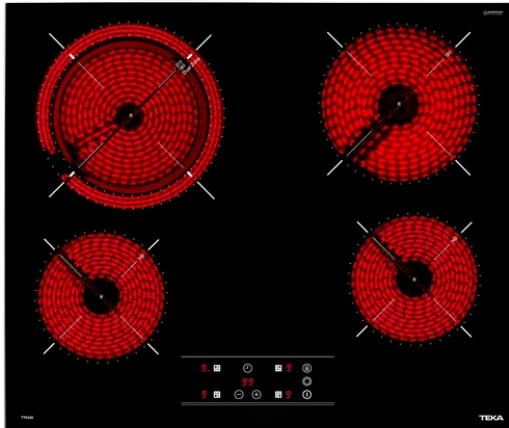

TEKA**TT 6420**

Vitreoceramic hob with 4 cooking zones, touch control and slim metal frame

Autolock

Power Plus

Easy
installation**REFERENCE**

REF: 40239021

EAN: 8421152148181

FEATURES

Vitreoceramic hob
Touch Control
4 cooking zones
1 high lights Ø 180/210 mm
1 high lights Ø 180 mm
2 high lights Ø 145 mm
Ceramic glass surface
Auto-lock safety system
Cooking timer
Power plus
Child lock
Residual heat indicator
Easy installation kit
Maximum nominal power 6200 W
Optional: Grilling plate
Optional: Teppanyaki

DIMENSIONS**Product height (mm):** 51**Product width (mm):** 605**Product depth (mm):** 515**Product length (mm):****Net weight (Kg):** 8,9**TECHNICAL DETAILS**

Power rate (V): 220-240

Frequency (Hz): 50/60

Maximum Nominal Power (W): 6200

COLOURS

40239021

Black glass