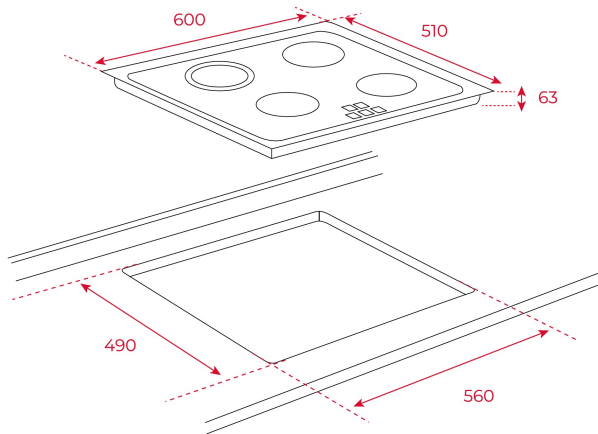

REFERENCE

REF: 40239021

EAN: 8421152148181

FEATURES

Vitreoceramic hob
Touch Control
4 cooking zones
1 high lights Ø 180/210 mm
1 high lights Ø 180 mm
2 high lights Ø 145 mm
Ceramic glass surface
Auto-lock safety system
Cooking timer
Power plus
Child lock
Residual heat indicator
Easy installation kit
Maximum nominal power 6200 W
Optional: Grilling plate
Optional: Teppanyaki

DIMENSIONS

Product height (mm): 51

Product width (mm): 605

Product depth (mm): 515

Product length (mm):

Net weight (Kg): 8,9

TECHNICAL DETAILS

Power rate (V): 220-240

Frequency (Hz): 50/60

Maximum Nominal Power (W): 6200

COLOURS

40239021

Black glass