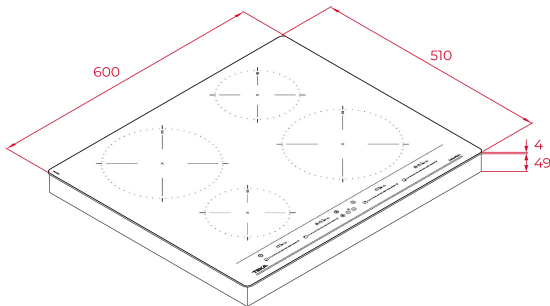

TEKA

IBC 64320 MSP

Urban Colors Edition. Induction hob with MultiSlider touch control and 4 cooking zones

REFERENCE

REF: 112510018

EAN: 8434778011791

FEATURES

Urban Colors Edition

Induction hob

Direct functions: Simmering, melting, quick boiling and keep warm

Touch Control MultiSlider

4 cooking zones

2 zones Ø 215 mm

2 zones Ø 150 mm

Ceramic glass surface

Auto-lock safety system

Cooking timer

Power plus

Child lock

Residual heat indicator

Power management

Easy installation kit

Maximum nominal power 7200 W

Optional: Grilling plate

Optional: Teppanyaki

DIMENSIONS

Product height (mm): 53

Product width (mm): 600

Product depth (mm): 510

Product length (mm):

Net weight (Kg): 10,7

TECHNICAL DETAILS

Power rate (V): 220-240

Frequency (Hz): 50/60

Maximum Nominal Power (W): -

COLOURS

112510018

Black glass

ENERGY EFFICIENCY

Power consumption in standby mode (W): 0.4

Time to reach standby mode (min): 1