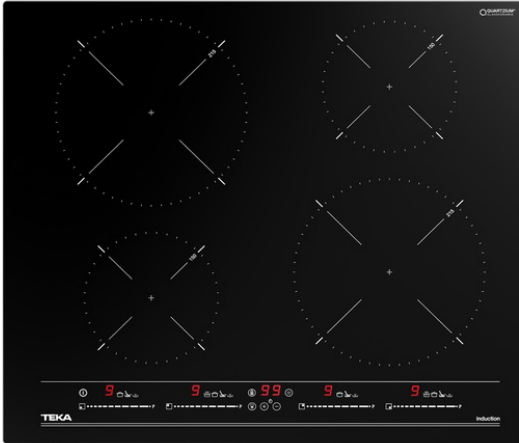

TEKA**IBC 64320 MSP**

Urban Colors Edition. Induction hob with MultiSlider touch control and 4 cooking zones

MultiSlider

Autolock

Power

Power Plus

Easy installation

**REFERENCE**

REF: 112510018

EAN: 8434778011791

FEATURES

Urban Colors Edition

Induction hob

Direct functions: Simmering, melting, quick boiling and keep warm

Touch Control MultiSlider

4 cooking zones

2 zones Ø 215 mm

2 zones Ø 150 mm

Ceramic glass surface

Auto-lock safety system

Cooking timer

Power plus

Child lock

Residual heat indicator

Power rate (V): 220-240

Frequency (Hz): 50/60

Maximum Nominal Power (W): -

COLOURS

112510018

Black glass

ENERGY EFFICIENCY

Power consumption in standby mode (W): 0.4