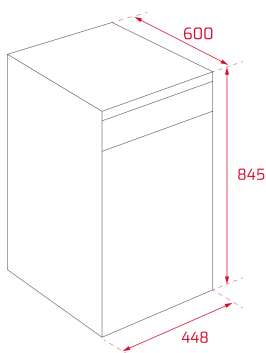

TEKA**DFS 24650 WH**

HomeCare Series free standing dishwasher with 9 place settings and 6 washing programs, 45cm

Eco
Function

Extra Dry
function

**REFERENCE**

REF: 114320000

EAN: 8434778013986

FEATURES

DIMENSIONS**Product height (mm):** 845**Product width (mm):** 448**Product depth (mm):** 600**Product length (mm):****Net weight (Kg):** 36,5**TECHNICAL DETAILS**

Energy Efficiency Class: A++

Energy Consumption (Kw/day): -