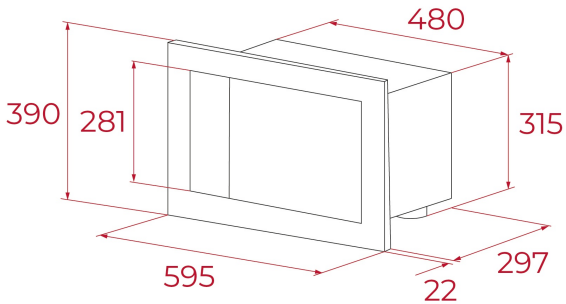

**TEKA****ML 8200 BIS L BK**

Built-in microwave with grill and touch control

Defrost By  
TimeDefrost By  
WeightDirect  
Access  
Menu**REFERENCE**

REF: 112060001

EAN: 8434778016123

**FEATURES**

Urban Colors Edition  
Built-in Microwave + Grill  
3 cooking functions  
3 direct access menus  
1 memory  
5 power levels, 1200 W  
Grill power: 1000 W  
Defrost by time and weight  
Touch control display with knobs  
Double glazed door with left opening  
Automatic disconnection when open door  
Quick start  
Capacity (gross/net): 20 / 18 litres  
Stainless steel cavity

**DIMENSIONS****Product height (mm):** 390**Product width (mm):** 595**Product depth (mm):** 325**Product length (mm):****Net weight (Kg):** 17,5**TECHNICAL DETAILS**

MWO Power (W): 750

Frequency (Hz): 50

Maximum Nominal Power (W): 1200

Grill (W): 1000

**COLOURS**

112060001

Black glass

112060002

White