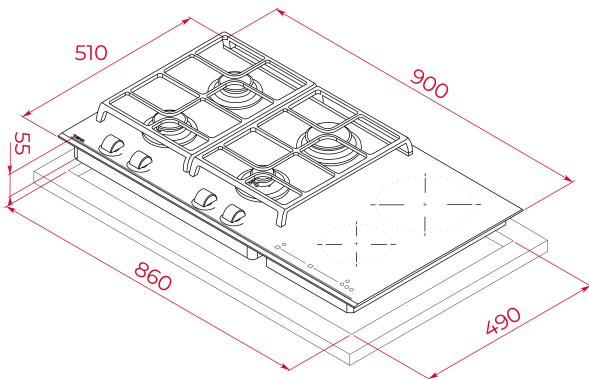

1 zone Ø 180 mm

1 zone Ø 145 mm

Ceramic glass surface

Auto ignition

Auto-lock safety system

Cast iron grids

Induction:

Cooking timer

DIMENSIONS**Product height (mm):** 98**Product width (mm):** 900**Product depth (mm):** 510**Product length (mm):****Net weight (Kg):** 17,9**TECHNICAL DETAILS**

Power rate (V): n.a.

Frequency (Hz): n.a.

Maximum Nominal Power (W): 3500

COLOURS

112570127

Black glass

ENERGY EFFICIENCY

Power consumption in standby mode (W): -

Time to reach standby mode (min): -