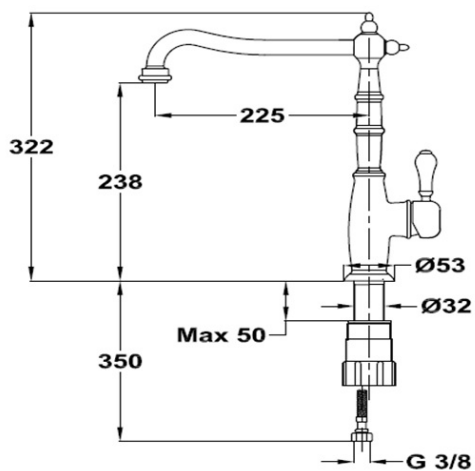

TEKA

RT 915

Retro single lever kitchen tap

REFERENCE

REF: 116030038

EAN: 8434778009712

FEATURES

High spout kitchen tap

Retro style

Swivel spout

Anti-scale aerator

White ceramic handle

Easy-Quick fixation system

3/8" - 1/2" flexible inlet pipes

DIMENSIONS

Product height (mm): 322

Product width (mm):

Product depth (mm):

Product length (mm):

Net weight (Kg): 1,34

COLOURS

116030038

Chrome

116030051

Brass