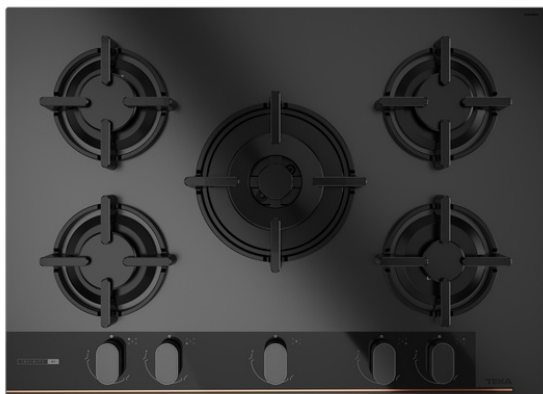

TEKA**TOTAL GBC 75-G1 GBC BM**

Infinity G1 70cm Gas on Glass hob. Special edition by Italdesign Giugiaro

Auto
ignition

Autolock

Easy
installation

REFERENCE

REF: 112570210

EAN: 8434778022612

FEATURES

Designed in Italy by Italdesign Giugiaro

Gas on Glass hob

Exclusive matte black finishing

Frontal mechanical control panel with ergonomic design

5 cooking zones

1 double ring burner, 3,50 kW

1 fast burner, 2,80 kW

1 semi fast burner, 1,75 kW

1 semi fast burner, 1,40 kW

1 auxiliary burner, 1,00 kW

Ceramic glass surface

Auto ignition

Auto-lock safety system

Cast iron grids

Easy installation kit

Maximum nominal power 10450 W

Optional: Wok support

DIMENSIONS

Product height (mm): 110**Product width (mm):** 700**Product depth (mm):** 510**Product length (mm):****Net weight (Kg):** 16

TECHNICAL DETAILS