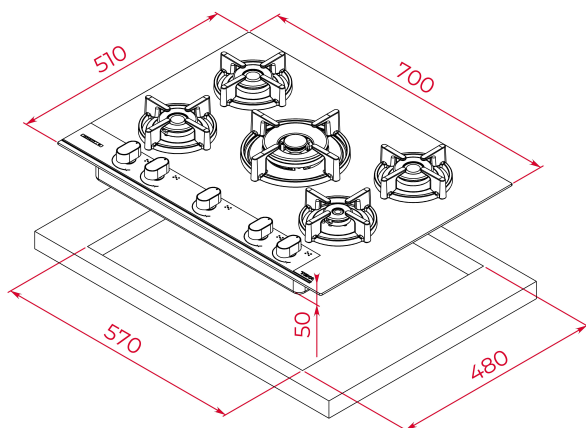

TEKA**TOTAL GBC 75-G1 GBC BM**

Infinity G1 70cm Gas on Glass hob. Special edition by Italdesign Giugiaro

Auto
ignition

Autolock

Easy
installation

REFERENCE

REF: 112570210

EAN: 8434778022612

FEATURES

Designed in Italy by Italdesign Giugiaro

Gas on Glass hob

Exclusive matte black finishing

Frontal mechanical control panel with ergonomic design

5 cooking zones

1 double ring burner, 3,50 kW

1 fast burner, 2,80 kW

Maximum nominal power 10450 W

Optional: Wok support

DIMENSIONS

Product height (mm): 110**Product width (mm):** 700**Product depth (mm):** 510**Product length (mm):****Net weight (Kg):** 16

TECHNICAL DETAILS