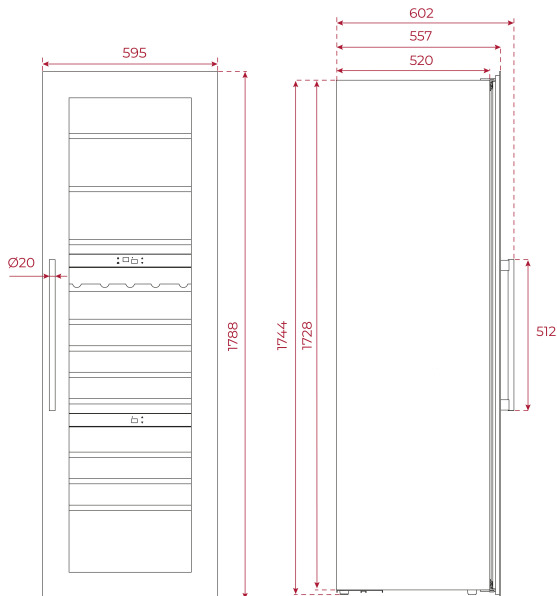

TEKA**Sommelier RVI 30097 GBK**

Built-in wine cooler with capacity for 93 bottles and adjustable temperature control

Motor
Inverter

LED

**REFERENCE**

REF: 113600012

EAN: 8434778021141

FEATURES

Built-in Wine Cooler
Inner control display
Electronic adjustable thermostat
Capacity: 93 bottles
Front and back adjustable feet
LED Illumination
Reversible doors
Climate class: N/ST
Total capacity (Gross/net): 287 / 246 litres

DIMENSIONS**Product height (mm): 1788****Product width (mm): 595****Product depth (mm): 557****Product length (mm):****Net weight (Kg): 97****COLOURS**

113600012

Black glass