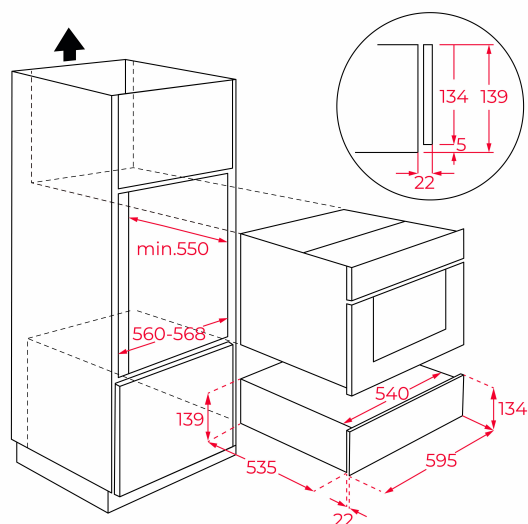

TECHNICAL DETAILS

Energy Efficiency Class: -

Power rate (V): -

Frequency (Hz): -

Maximum Nominal Power (W): -

COLOURS

	111890004	Stone grey glass
	111890002	Black matt
	111890002	Anthracite silver
	111890002	Reflex glass
	111890002	London brick brown glass
	111890002	Steam grey glass
	111890002	White glass
	111890002	Black glass