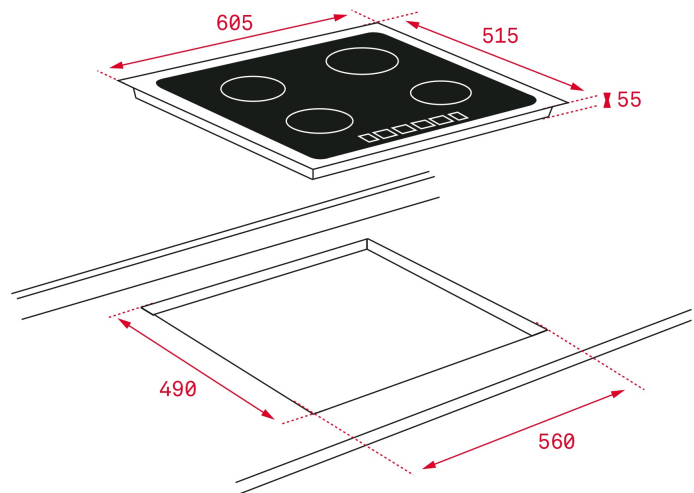

LIFE STYLE

Maestro

COLOURS

REFERENCE

REF. 10210182
EAN. 8421152148556

FEATURES

Induction hob
iKnob touch control
Cooking timer
4 cooking zones:
-1 induction ø 145 mm
-1 induction ø 210 mm
-1 induction ø 180 mm
-1 induction ø 180 mm
Special cooking functions: Boiling & KeepWarm function
Power Plus Function
Power Management function
Child lock
Stop & Go Function
Silence mode
Residual heat indicators
Synchro function
Pan detector
Maximum nominal power: 7.400 W

DIMENSIONS

Product height (mm): 50
Product width (mm): 605
Product depth (mm): 515
Product length (mm):
Net weight (Kg): 10,66

TECH SPECS

FITTING MEASURES

Built-in Width (mm): 560
Built-in Depth (mm): 490
Built-in Height (mm): 50

COOKING ZONES

Cooking Zones: 4
Energy consumption for the whole hob, Wh/Kg: 189,7

Left rear cooking zone - Diameter (mm): 210
Left rear cooking zone - Type: Single Zone
Left rear cooking zone - Consumption in Wh/Kg (EU 66/2014):
178,3
Left front cooking zone - Diameter (mm): 145
Left front cooking zone - Type: Single Zone
Left front cooking zone - Consumption in Wh/Kg (EU 66/2014):
201,5
**Center rear cooking zone - Consumption in Wh/Kg (EU
66/2014):** No
**Center front cooking zone - Consumption in Wh/Kg (EU
66/2014):** No
Right rear cooking zone - Type: Single Zone
Right rear cooking zone - Consumption in Wh/Kg (EU 66/2014):
189,4
Right front cooking zone - Diameter (mm): 180
Right front cooking zone - Type: Single Zone
**Right front cooking zone - Consumption in Wh/Kg (EU
66/2014):** 189,4