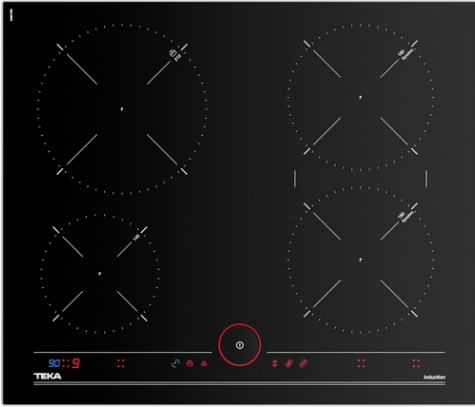

iKnob IT 6450 60cm iKnob Touch Control Induction Hob with 4 zones

Autolock

Power

Power Plus

Syncro function

Easy installation

DESCRIPTION

60cm iKnob Touch Control Induction Hob with 4 zones

LIFE STYLE

Maestro

COLOURS

REFERENCE

REF. 10210182
EAN. 8421152148556

FEATURES

Induction hob
iKnob touch control
Cooking timer
4 cooking zones:
-1 induction ø 145 mm
-1 induction ø 210 mm
-1 induction ø 180 mm
-1 induction ø 180 mm
Special cooking functions: Boiling & KeepWarm function
Power Plus Function
Power Management function
Child lock
Stop & Go Function
Silence mode
Residual heat indicators
Synchro function
Pan detector
Maximum nominal power: 7.400 W

DIMENSIONS

Product height (mm): 50
Product width (mm): 605
Product depth (mm): 515
Product length (mm):
Net weight (Kg): 10,66

TECH SPECS

FITTING MEASURES

Built-in Width (mm): 560
Built-in Depth (mm): 490
Built-in Height (mm): 50

COOKING ZONES

Cooking Zones: 4
Energy consumption for the whole hob, Wh/Kg: 189,7

Left rear cooking zone - Diameter (mm): 210
Left rear cooking zone - Type: Single Zone
Left rear cooking zone - Consumption in Wh/Kg (EU 66/2014):
178,3
Left front cooking zone - Diameter (mm): 145
Left front cooking zone - Type: Single Zone
Left front cooking zone - Consumption in Wh/Kg (EU 66/2014):
201,5
**Center rear cooking zone - Consumption in Wh/Kg (EU
66/2014):** No
**Center front cooking zone - Consumption in Wh/Kg (EU
66/2014):** No
Right rear cooking zone - Type: Single Zone
Right rear cooking zone - Consumption in Wh/Kg (EU 66/2014):
189,4
Right front cooking zone - Diameter (mm): 180
Right front cooking zone - Type: Single Zone
**Right front cooking zone - Consumption in Wh/Kg (EU
66/2014):** 189,4