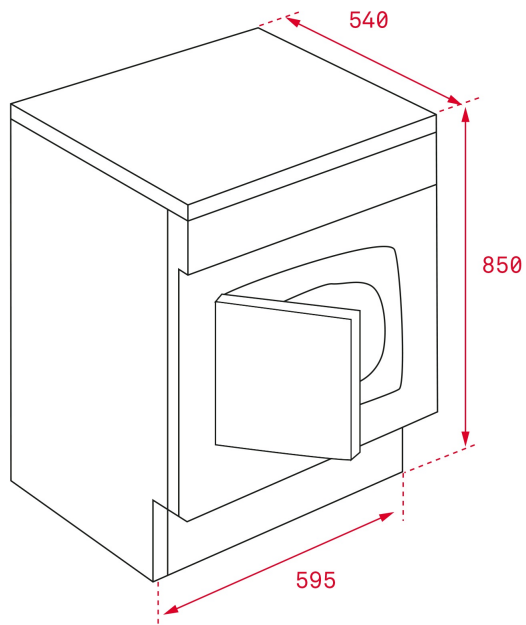

REFERENCE

REF. 40851210
EAN. 8421152088104

TEKA

TKS1 600

FEATURES

Free standing dryer
Vented dryer
8 programs
Drying capacity: 7 Kg
Electronic control panel
Easy ironing / Anti-crease program
Delicate clothing program clothing program
Bi- direction rotation
Removable filter with light indicator
Automatic ventilation program
Energy class: C

DIMENSIONS

Product height (mm): 850

Product width (mm): 595

Product depth (mm): 540

Product length (mm):

Net weight (Kg): 31

TECH SPECS

PRODUCT SHEET