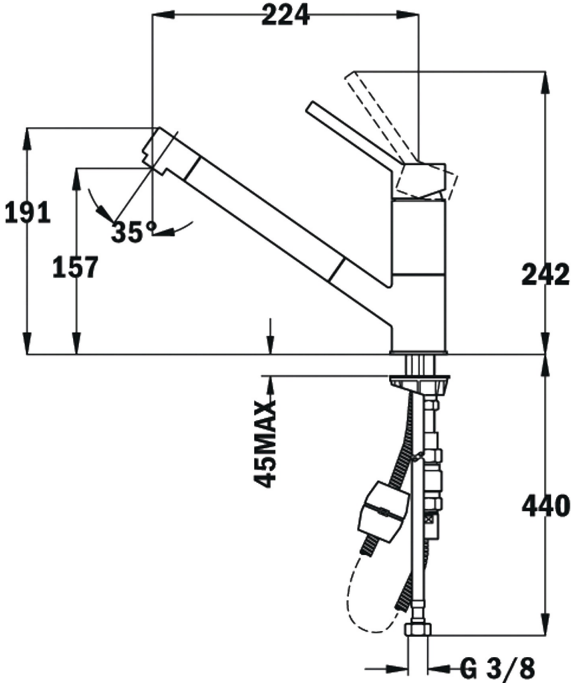

## REFERENCE

REF. 509780207  
EAN. 8421152090565

**TEKA**

**AUK 978**

**FEATURES**

Low spout pull-out kitchen tap

Swivel spout

Anti-scale aerator

Pull-out 1 function: normal

Extra resistant flexible hose

Cartridge with ceramic discs of high resistance

Highly precise temperature control

Greater handling sensitivity with smoother movements

3/8" flexible inlet pipes

AUK 978

**DIMENSIONS**

- Product height (mm):
- Product width (mm):
- Product depth (mm):
- Product length (mm):
- Net weight (Kg):

**TECH SPECS**

**MODELS**

- Type of installation: Free standing
- Type of spout: Low spout
- Type of handle: Single lever