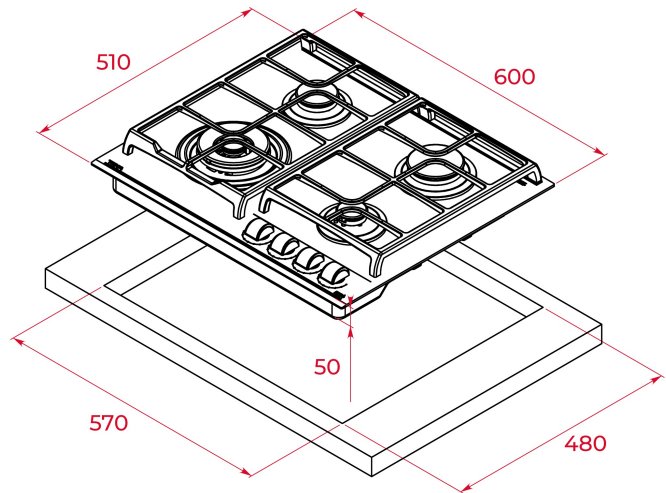

## DIMENSIONS

Product height (mm): 50  
Product width (mm): 600  
Product depth (mm): 510  
Product length (mm):  
Net weight (Kg): 11,7

### FITTING MEASURES

Built-in Width (mm): 570  
Built-in Depth (mm): 480  
Built-in Height (mm): 50