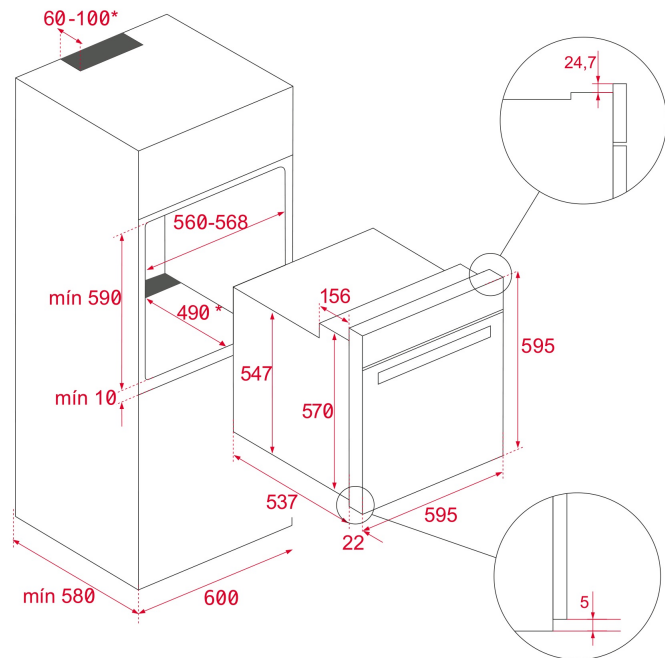

## DIMENSIONS

Product height (mm): 595

Product width (mm): 595

Product depth (mm): 537+22

Product length (mm):

Net weight (Kg): 40