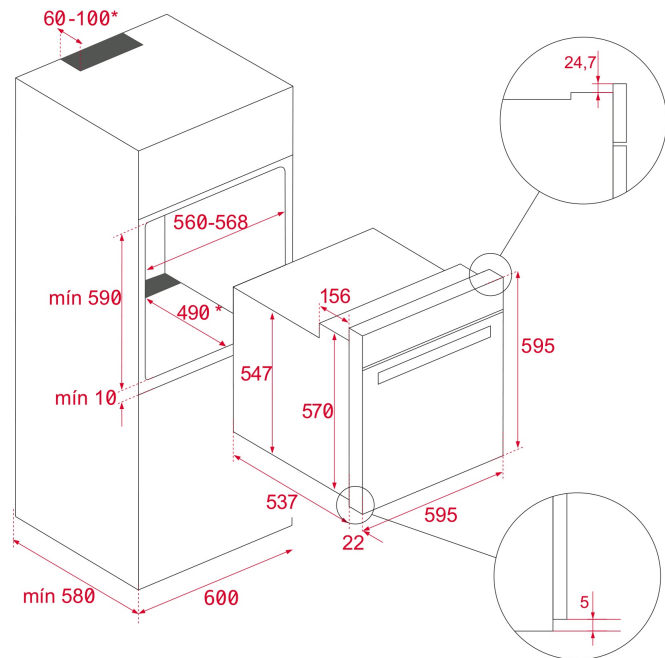

DIMENSIONS

Product height (mm): 595

Product width (mm): 595

Product depth (mm): 537+22

Product length (mm):

Net weight (Kg): 33

TECH SPECS

PARTICULAR CHARACTERISTICS

Number of guide levels: 5

Easy slide telescopic guides: Yes

ELECTRIC CONNECTION

Maximum Nominal Power (W): 3552

Frequency (Hz): 50/60
Power rate (V): 220-240
Cable Connection Length (cm): 110
Inside light Consumption (W): 25