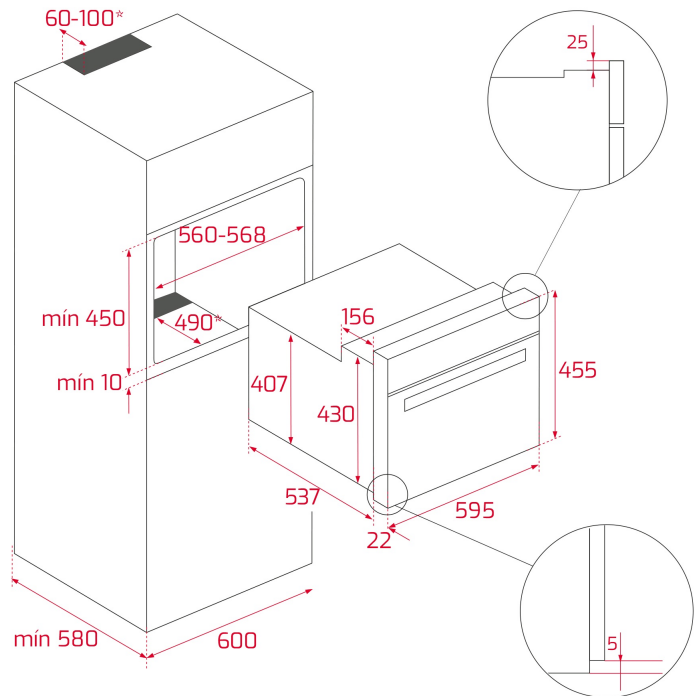

COLOURS

REFERENCE

REF. 111160004
EAN. 8434778007664

TEKA

MLC 8440

FEATURES

Urban Colors Edition
Microwave + Grill – 3 Cooking functions
Capacity, gross/net: 45/44 litres
1400 W grill
0-90 min. Timer
Quick start 30
chromed guides
5 Cooking heights
1 reinforced grids
Touch Control panel with LED display
5 power levels, 1000 W
Automatic disconnection security system
Tangential ventilation
Defrost by time and weight
Double Glazed door

DIMENSIONS

Product height (mm): 455
Product width (mm): 595
Product depth (mm): 559
Product length (mm):
Net weight (Kg): 28,4

TECH SPECS

PARTICULAR CHARACTERISTICS

Certificates: CE/CB
Number of cavities: 1
Type of inner light: Halogen
Inside light position: Top rear right
Enamelled cavity: Yes
Function selector: MECHANICAL
Number of cooking functions: 3
Grill function: Yes
Touch Control Programmer: Yes
Minute Minder: Yes
Knobs type: MMX FIX KNOB
Removable chromed tray guides: Yes
Number of guide levels: 5
Number of guide levels (lower cavity): 0
Forced refrigeration tangential 1 speed: Yes
Microwave function: Yes
Microwave defrosting: Yes
Number of power levels: 5
Tangential ventilation: Yes

ELECTRIC CONNECTION

Maximum Nominal Power (W): 3200
Frequency (Hz): 50
Power rate (V): 220-240
Cable Connection Length (cm): 110
Inside light Consumption (W): 25

ENERGY CONSUMPTION

Grill (W): 1400
Cooling Fan Motor (W): 18