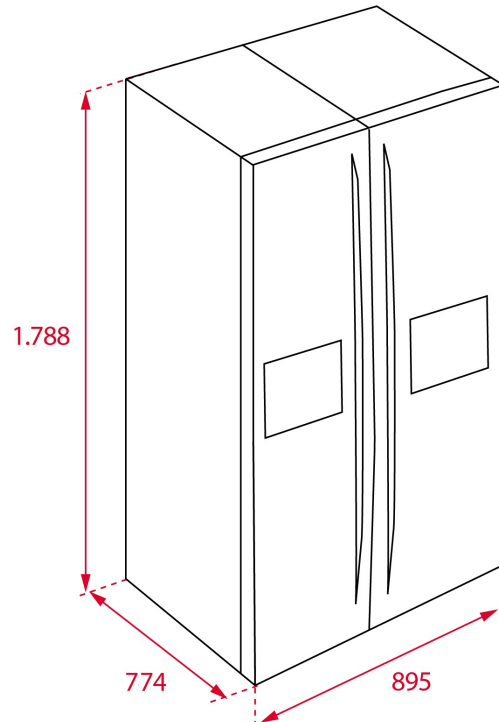

RLF 74925 SS EU Full No Frost Side by Side Refrigerator 179cm with 2 doors and Bar on door

Motor Inverter

On Holidays function

Bar On Door

Fresh Box

Full No Frost

LED

DESCRIPTION

Full No Frost Side by Side Refrigerator 179cm with 2 doors and Bar on door

LIFE STYLE

Maestro

COLOURS

REFERENCE

REF. 113430010
EAN. 8434778003895

FEATURES

Side by Side refrigerator
No Frost Total cold
Electronic display with freezer and refrigerator temperature control and indicator
Bar on door system
Eco function
On holidays function
Fast Freeze / Quick Cool function
2 FreshBox drawers
7 safety glass shelves with adjustable height
LED illumination
Safety lock for children
8 door balconies
External metal handle
Back wheels to move the appliance easily
Adjustable feet (front/rear)
Climate class: N/T
Total gross capacity: 574 litres
Net capacity: 334 156 litres

DIMENSIONS

Product height (mm): 1788
Product width (mm): 895
Product depth (mm): 745
Product length (mm):
Net weight (Kg): 112

TECH SPECS

FITTING MEASURES

Built-in Width (mm): 0
Built-in Depth (mm): 0
Built-in Height (mm): 0