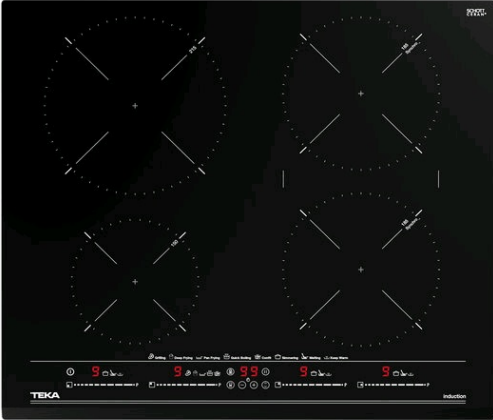

IZC 64630 BK MST 60cm Induction Hob with Direct Functions MultiSlider and 4 zones

MultiSlider

Autolock

Power

Power Plus

Easy
installation

DESCRIPTION

60cm Induction Hob with Direct Functions MultiSlider and 4 zones

Urban colors Edition
Induction hob
Touch control MultiSlider
Cooking timer
4 cooking zones:
1 induction Ø 215 mm
2 induction Ø 185 mm
1 induction Ø 150 mm
Special cooking functions with temperature sensors: Grilling, Deep frying, Pan frying, KeepWarm, Boiling, Simmering, Confit & Melting
Power Plus function
Stop & Go function
Residual heat indicators
Fast-Click easy installation
Maximum nominal power : 8.800 W

DIMENSIONS

Product height (mm): 53
Product width (mm): 600
Product depth (mm): 510
Product length (mm):
Net weight (Kg): 10,7

TECH SPECS

FITTING MEASURES

Built-in Width (mm): 560
Built-in Depth (mm): 490
Built-in Height (mm): 49

ELECTRIC CONNECTION

Frequency (Hz): 50/60
Power rate (V): 220-240
Cable Connection Length (cm): 110
Maximum Nominal Power (W) (Electric hob): 7200

COOKING ZONES

Cooking Zones: 4

Left rear cooking zone - Diameter (mm): 215