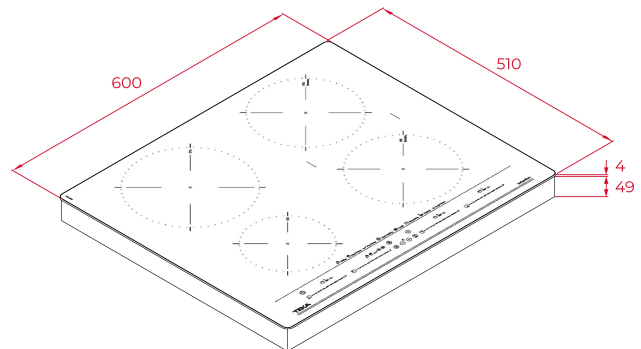

Urban colors Edition
Induction hob
Touch control MultiSlider
Cooking timer
4 cooking zones:
1 induction Ø 215 mm
2 induction Ø 185 mm
1 induction Ø 150 mm
Special cooking functions with temperature sensors: Grilling, Deep frying, Pan frying, KeepWarm, Boiling, Simmering, Confit & Melting
Power Plus function
Stop & Go function
Residual heat indicators
Fast-Click easy installation
Maximum nominal power : 8.800 W

DIMENSIONS

Product height (mm): 53
Product width (mm): 600
Product depth (mm): 510
Product length (mm):
Net weight (Kg): 10,7

TECH SPECS

FITTING MEASURES

Built-in Width (mm): 560
Built-in Depth (mm): 490
Built-in Height (mm): 49

ELECTRIC CONNECTION

Frequency (Hz): 50/60
Power rate (V): 220-240
Cable Connection Length (cm): 110
Maximum Nominal Power (W) (Electric hob): 7200

COOKING ZONES

Cooking Zones: 4

Left rear cooking zone - Diameter (mm): 215

Left rear cooking zone - Type: Single Zone

Left front cooking zone - Diameter (mm): 150

Left front cooking zone - Type: Single Zone

Right rear cooking zone - Type: Single Zone

Right front cooking zone - Diameter (mm): 185