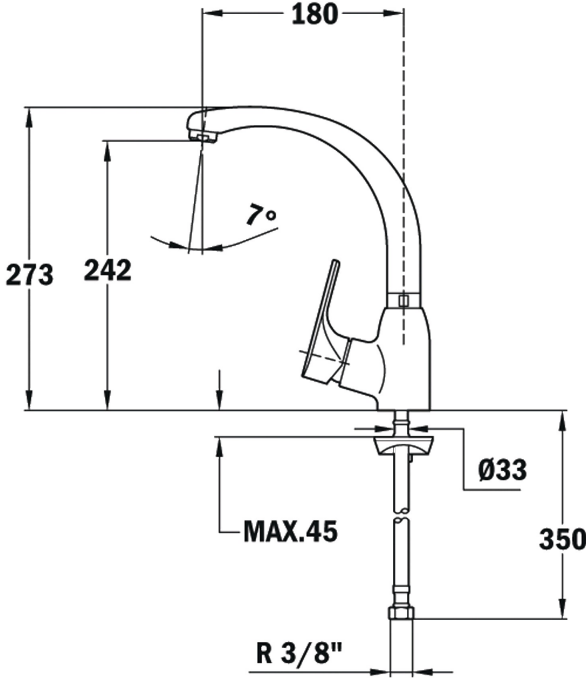

REFERENCE

REF. 469150200
EAN. 8421152084823

TEKA

MTP 915

FEATURES

High spout kitchen tap
Cast swivel spout
Anti-scale aerator
Cartridge with ceramic discs of high resistance
Highly precise temperature control
Greater handling sensitivity with smoother movements
3/8" flexible inlet pipes

MTP 915

DIMENSIONS

- Product height (mm): 273
- Product width (mm):
- Product depth (mm):
- Product length (mm):
- Net weight (Kg): 1,95

TECH SPECS

MODELS

- Type of installation: Free standing
- Type of spout: High spout
- Type of handle: Single lever