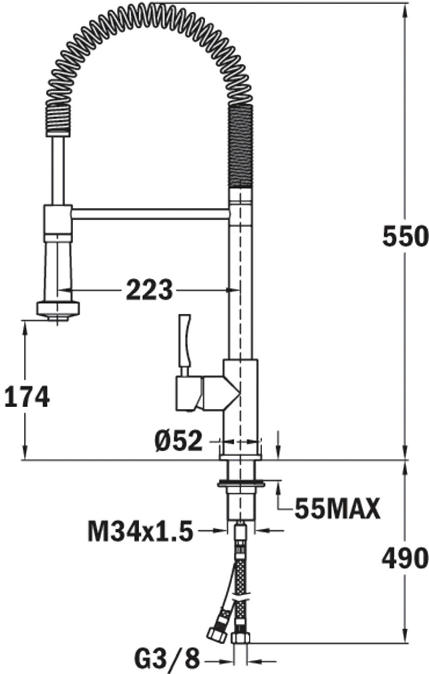

FEATURES

Professional kitchen tap
Swivel and flexible spout
Anti-scale aerator
Pull-down shower 2 functions: normal & shower spray
Made of stainless steel of high quality AISI 304
High resistant flexible spring
Stainless steel flexible hose
Cartridge with ceramic discs of high resistance
Highly precise temperature control
Greater handling sensitivity with smoother movements
3/8" flexible inlet pipes

INX 939

DIMENSIONS

- Product height (mm): 550
- Product width (mm):
- Product depth (mm):
- Product length (mm):
- Net weight (Kg): 3,4

TECH SPECS

MODELS

- Type of installation: Free standing
- Type of spout: High spout
- Type of handle: Single lever