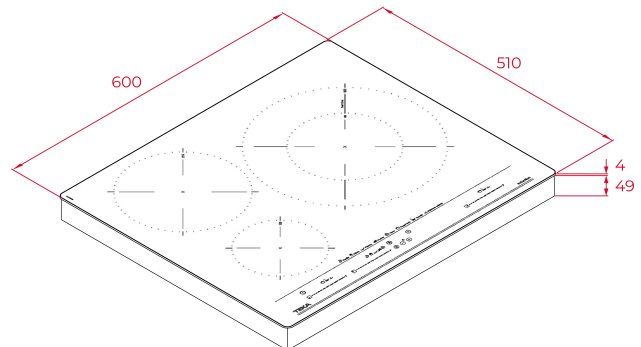

FEATURES

Urban colors Edition
Induction hob
Touch control MultiSlider
Cooking timer
3 cooking zones:
1 induction Ø 320/180 mm
1 induction Ø 215 mm
1 induction Ø 150 mm
Special cooking functions with temperature sensors: Grilling, Deep frying, Pan frying, KeepWarm, Boiling, Simmering, Poach & Melting
Power Plus function
Stop & Go function
Residual heat indicators
Fast-Click easy installation
Maximum nominal power : 8.200 W

DIMENSIONS

Product height (mm): 53
Product width (mm): 600
Product depth (mm): 510
Product length (mm):
Net weight (Kg): 10,7

TECH SPECS

FITTING MEASURES

Built-in Width (mm): 560
Built-in Depth (mm): 490
Built-in Height (mm): 49

ELECTRIC CONNECTION

Frequency (Hz): 50/60
Power rate (V): 220-240
Cable Connection Length (cm): 110
Maximum Nominal Power (W) (Electric hob): 7200

COOKING ZONES

Cooking Zones: 3

Left rear cooking zone - Diameter (mm): 215

Left rear cooking zone - Type: Single Zone

Left front cooking zone - Diameter (mm): 150

Left front cooking zone - Type: Single Zone

Right center cooking zone - Diameter (mm): 320/180

Right center cooking zone - Type: Double Zone