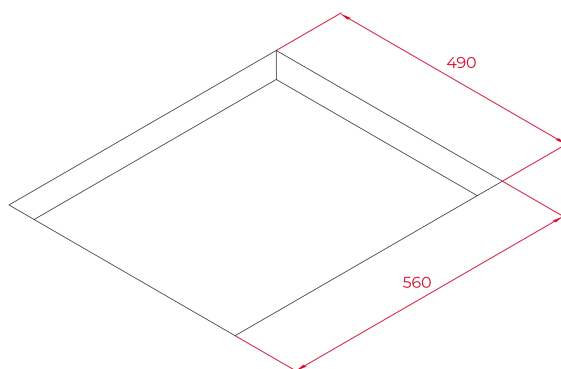

FEATURES

Urban colors Edition
Induction hob
Touch control MultiSlider
Cooking timer
3 cooking zones:
1 induction Ø 320/180 mm
1 induction Ø 215 mm
1 induction Ø 150 mm
Special cooking functions with temperature sensors: Grilling, Deep frying, Pan frying, KeepWarm, Boiling, Simmering, Poach & Melting
Power Plus function
Stop & Go function
Residual heat indicators
Fast-Click easy installation
Maximum nominal power : 8.200 W

DIMENSIONS

Product height (mm): 53
Product width (mm): 600
Product depth (mm): 510
Product length (mm):
Net weight (Kg): 10,7

TECH SPECS

FITTING MEASURES

Built-in Width (mm): 560
Built-in Depth (mm): 490
Built-in Height (mm): 49

Left rear cooking zone - Type: Single Zone

Left front cooking zone - Diameter (mm): 150

Left front cooking zone - Type: Single Zone

Right center cooking zone - Diameter (mm): 320/180

Right center cooking zone - Type: Double Zone