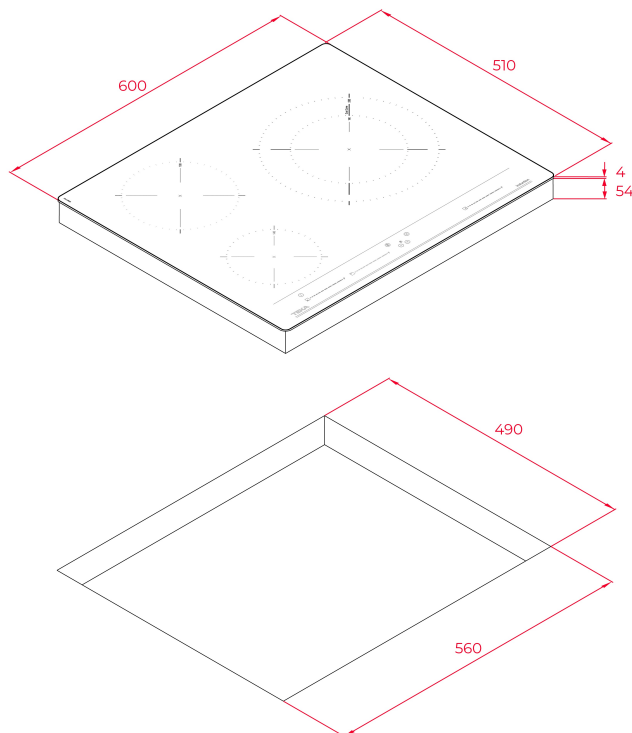

Induction hob
Touch control MultiSlider
Cooking timer
3 cooking zones:
1 induction Ø 160/280 mm
1 induction Ø 180 mm
1 induction Ø 145 mm
Power Plus function
Stop & Go function
Residual heat indicators
Fast-Click easy installation
Maximum nominal power : 7.400 W

DIMENSIONS

Product height (mm): 58
Product width (mm): 600
Product depth (mm): 510
Product length (mm):
Net weight (Kg): 9,79

TECH SPECS

FITTING MEASURES

Built-in Width (mm): 560
Built-in Depth (mm): 490
Built-in Height (mm): 54

COOKING ZONES

Cooking Zones: 3
Left rear cooking zone - Diameter (mm): 180
Left rear cooking zone - Type: Single Zone
Left front cooking zone - Diameter (mm): 145
Left front cooking zone - Type: Single Zone