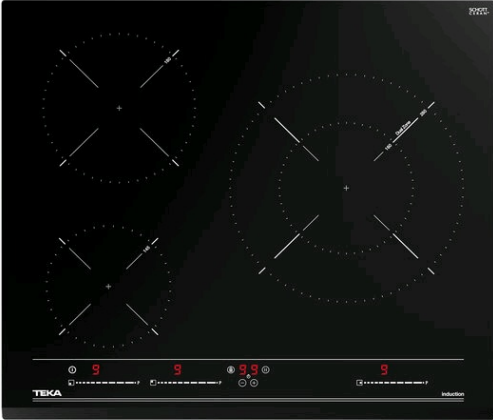

IZC 63015 BK MSS 60cm Induction Hob with Touch control MultiSlider and 3 zones

MultiSlider

Autolock

Power

Power Plus

Easy
installation

DESCRIPTION

60cm Induction Hob with Touch control MultiSlider and 3 zones

Induction hob
Touch control MultiSlider
Cooking timer
3 cooking zones:
1 induction Ø 160/280 mm
1 induction Ø 180 mm
1 induction Ø 145 mm
Power Plus function
Stop & Go function
Residual heat indicators
Fast-Click easy installation
Maximum nominal power : 7.400 W

DIMENSIONS

Product height (mm): 58
Product width (mm): 600
Product depth (mm): 510
Product length (mm):
Net weight (Kg): 9,79

TECH SPECS

FITTING MEASURES

Built-in Width (mm): 560
Built-in Depth (mm): 490
Built-in Height (mm): 54

SECURITY SYSTEM

Right center cooking zone - Diameter (mm): 160/280

Right center cooking zone - Type: Double Zone

Residual heat indicator (Gas): Yes

Residual heat indicator (Electric hob): Yes

Automatic safety disconnection (Auto Lock) (Electric hob): Yes