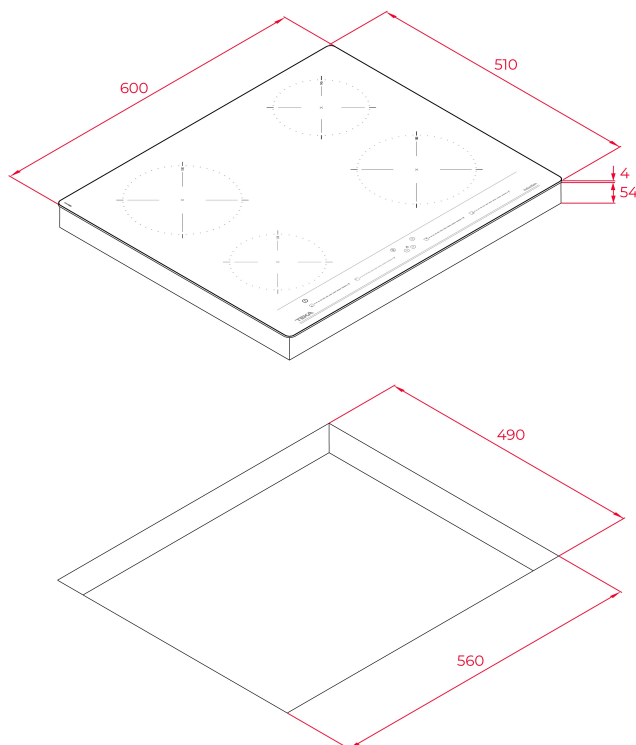

IZC 64010 BK MSS 60cm Induction Hob with Direct Functions MultiSlider and 4 zones

MultiSlider

Autolock

Power

Power Plus

Easy
installation

DESCRIPTION

60cm Induction Hob with Direct Functions MultiSlider and 4 zones

Induction hob
Touch control MultiSlider
Cooking timer
4 cooking zones:
2 induction Ø 185 mm
2 induction Ø 150 mm
Power Plus function
Stop & Go function
Residual heat indicators
Fast-Click easy installation
Maximum nominal power : 7.200 W

DIMENSIONS

Product height (mm): 58
Product width (mm): 600
Product depth (mm): 510
Product length (mm):
Net weight (Kg): 9,59

TECH SPECS

FITTING MEASURES

Built-in Width (mm): 560
Built-in Depth (mm): 490
Built-in Height (mm): 54

COOKING ZONES

Cooking Zones: 4
Left rear cooking zone - Diameter (mm): 185
Left rear cooking zone - Type: Single Zone
Left front cooking zone - Diameter (mm): 150
Left front cooking zone - Type: Single Zone