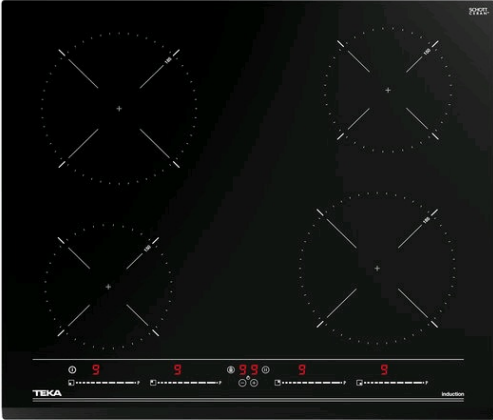

IZC 64010 BK MSS 60cm Induction Hob with Direct Functions MultiSlider and 4 zones

MultiSlider

Autolock

Power

Power Plus

Easy
installation

DESCRIPTION

60cm Induction Hob with Direct Functions MultiSlider and 4 zones

Induction hob
Touch control MultiSlider
Cooking timer
4 cooking zones:
2 induction Ø 185 mm
2 induction Ø 150 mm
Power Plus function
Stop & Go function
Residual heat indicators
Fast-Click easy installation
Maximum nominal power : 7.200 W

DIMENSIONS

Product height (mm): 58
Product width (mm): 600
Product depth (mm): 510
Product length (mm):
Net weight (Kg): 9,59

TECH SPECS

FITTING MEASURES

Built-in Width (mm): 560
Built-in Depth (mm): 490
Built-in Height (mm): 54

SECURITY SYSTEM

Right rear cooking zone - Type: Single Zone
Right front cooking zone - Diameter (mm): 185
Right front cooking zone - Type: Single Zone

Residual heat indicator (Gas): Yes
Residual heat indicator (Electric hob): Yes
Automatic safety disconnection (Auto Lock) (Electric hob): Yes
Child lock: Yes