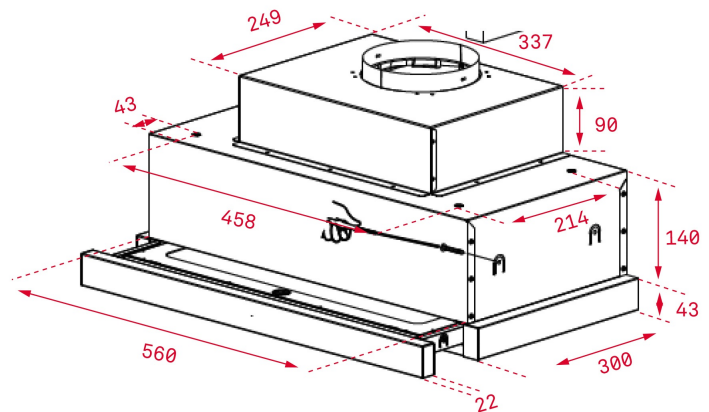

CNL 6610 60cm Pull-out Hood with Finger Print Proof front panel and 2+1 speeds

LED

Stop Delay
Timer

DESCRIPTION

60cm Pull-out Hood with Finger Print Proof front panel and 2+1 speeds

LIFE STYLE

Total

COLOURS

REFERENCE

REF. 40436830
EAN. 8421152146231

FEATURES

Pull-out hood
Electronic control
2 speeds + 1 intensive
Free Outlet exhaust capacity (m³/h): 745
Intensive speed exhaust capacity (m³/h): 694
Max speed exhaust capacity (m³/h): 445
Min speed exhaust capacity (m³/h): 330
Intensive speed sound level (dBA): 70
Max speed sound level (dBA): 63
Min speed sound level (dBA): 60
2 LED lamps
2 aluminium filter
Stop delay timer
Fingerprint proof front panel
Exchangeable Front Panel
Anti-return valve included
Outlet reduction included
Optional Charcoal Filter: D4C

DIMENSIONS

Product height (mm): 274

Product width (mm): 600

Product depth (mm): 300/490

Product length (mm):

Net weight (Kg): 8,33

TECH SPECS

FEATURES