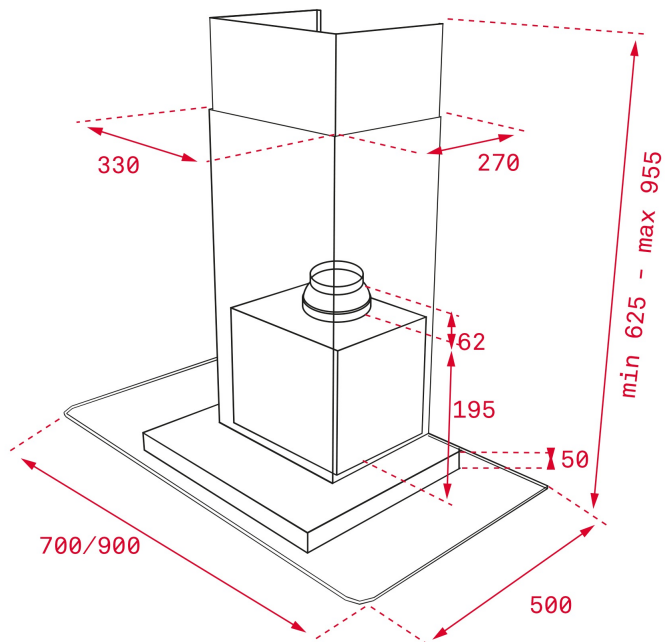

DG 785 70cm Glass Wing Decorative Hood with ECOPOWER motor

LED

Stop Delay
Timer

DESCRIPTION

70cm Glass Wing Decorative Hood with ECOPOWER motor

LIFE STYLE

Total

COLOURS

REFERENCE

REF. 40485381
EAN. 8421152130414

FEATURES

Decorative glass wing hood
Electronic control with display
3 speeds + 1 intensive
Free Outlet exhaust capacity (m³/h): 895
Intensive speed exhaust capacity (m³/h): 807
Max speed exhaust capacity (m³/h): 631
Min speed exhaust capacity (m³/h): 315
Intensive speed sound level (dBA): 60
Max speed sound level (dBA): 55
Min speed sound level (dBA): 42
2 LED lamps
1 Stainless Steel filter
Stop delay timer
Filter saturation indicator
Operating pilot light
Anti-return valve included
Outlet reduction included
Optional Charcoal Filter: C1RTK

DIMENSIONS

Product height (mm): 667 - 997
Product width (mm): 700
Product depth (mm): 500
Product length (mm):
Net weight (Kg): 12,1

TECH SPECS

FEATURES

Certificates: CE; CB; Rohs
Ø Outlet (mm): 150
Type of inner light: LED
Inside light Consumption (W): 3
Plug type: European plug
Power rate (V): 220-240
Frequency (Hz): 50
Total hood power (W): 286
Number of motors: 1
Motor power (W): 280
Air flow (Qmin) m³/h: 315
Air flow (Qmax): 631
Air flow (Qboost): 807