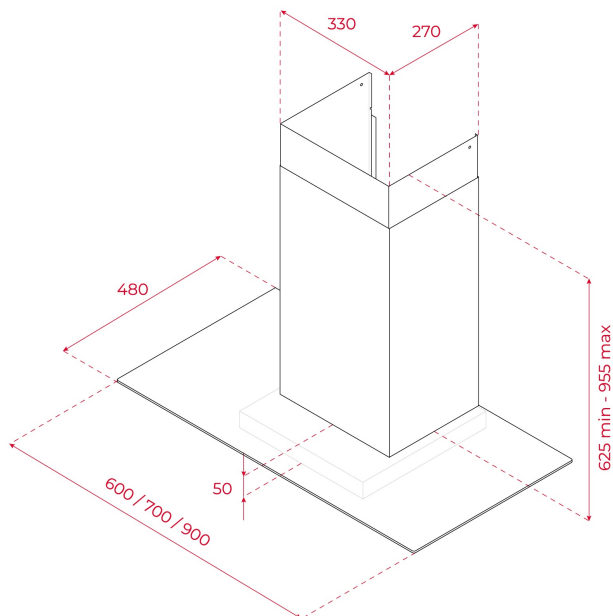

DG 985 90cm Glass Wing Decorative Hood with ECOPOWER motor

LED

Stop Delay
Timer

DESCRIPTION

90cm Glass Wing Decorative Hood with ECOPOWER motor

LIFE STYLE

Total

COLOURS

REFERENCE

REF. 40485382
EAN. 8421152130421

FEATURES

Decorative glass wing hood
Electronic control with display
3 speeds + 1 intensive
Free Outlet exhaust capacity (m³/h): 895
Intensive speed exhaust capacity (m³/h): 807
Max speed exhaust capacity (m³/h): 631
Min speed exhaust capacity (m³/h): 315
Intensive speed sound level (dBA): 60
Max speed sound level (dBA): 55
Min speed sound level (dBA): 42
2 LED lamps
1 Stainless Steel filter
Stop delay timer
Filter saturation indicator
Operating pilot light
Anti-return valve included
Outlet reduction included
Optional recirculation kit with tube cover installation: SET 1/N1
Optional Charcoal Filter: D4C

DIMENSIONS

Product height (mm): 667 - 997

Product width (mm): 900

Product depth (mm): 500

Product length (mm):

Net weight (Kg): 13,2

TECH SPECS

FEATURES