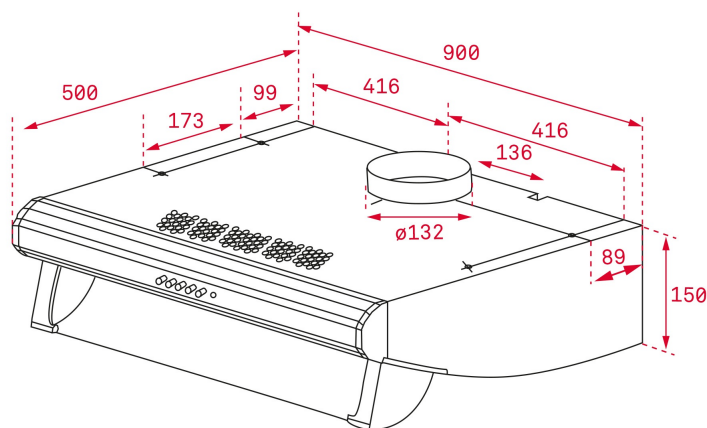

C 8310 80cm Classic Hood with 3 speeds

DESCRIPTION

80cm Classic Hood with 3 speeds

LIFE STYLE

Easy

COLOURS

REFERENCE

REF. 40467420
EAN. 8421152150788

TEKA

C 8310

FEATURES

Classic hood
Push buttons control
3 speeds
Free Outlet exhaust capacity (m³/h):254
Max speed exhaust capacity (m³/h):235
Min speed exhaust capacity (m³/h): 124
Max speed sound level (dBA): 66
Min speed sound level (dBA): 49
2 Halogen lamps
2 aluminium filters
Operating pilot light
Fingerprint proof front panel
Anti-return valve included
Optional Charcoal Filter:C2R

DIMENSIONS

Product height (mm):

Product width (mm):

Product depth (mm):

Product length (mm):

Net weight (Kg): 7,90

TECH SPECS

PARTICULAR CHARACTERISTICS