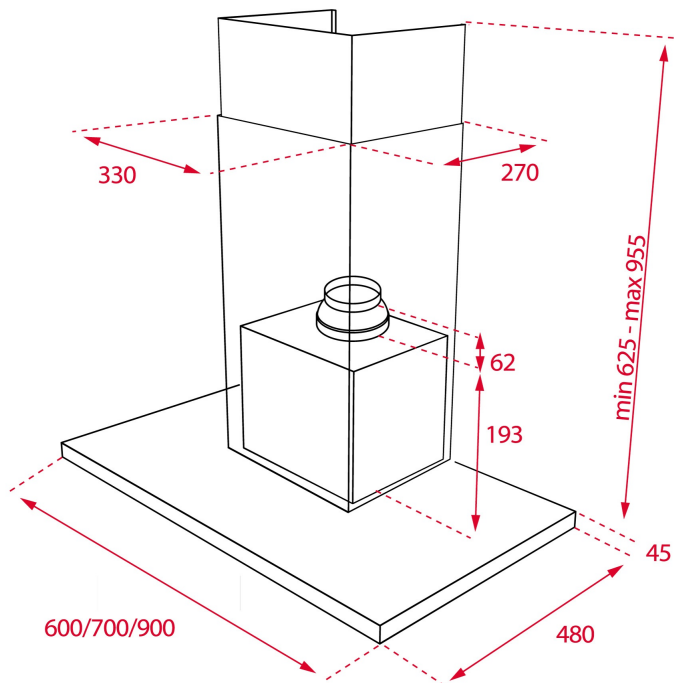

REF. 40484820
EAN. 8421152157312

DSJ 680

FEATURES

Decorative horizontal hood
Push buttons control
4 speeds
Free Outlet exhaust capacity (m³/h): 638
Max speed exhaust capacity (m³/h): 614
Min speed exhaust capacity (m³/h): 268
Max speed sound level (dBA): 66
Min speed sound level (dBA): 60
2 LED lamp
2 Stainless Steel filters
Operating pilot light
Anti-return valve included
Outlet reduction included

DIMENSIONS

Product height (mm): 670-1000

Product width (mm): 600

Product depth (mm): 480

Product length (mm):

Net weight (Kg): 13,37

TECH SPECS

FEATURES

Certificates: CE; CB; Rohs
Ø Outlet (mm): 150
Type of inner light: LED
Inside light Consumption (W): 1,5
Plug type: Schuko plug
Power rate (V): 230
Frequency (Hz): 50/60
Total hood power (W): 223
Number of motors: 1
Motor power (W): 220
Air flow (Qmin) m³/h: 268
Air flow (Qmax): 614